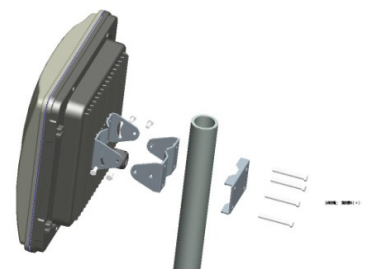

Contents

- **2 x STREAM-LITE**
- **2 x Mounting brackets**
- **1 x Product CD**
- **2 x Power Adapter(48V)**