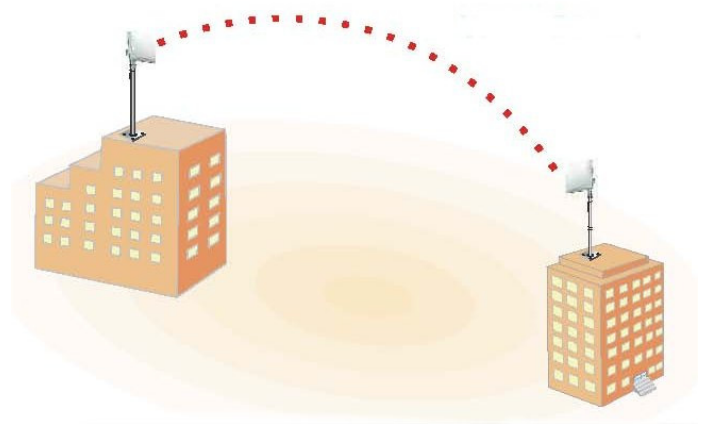

6KM 'Link in a Box'

Feature	
Transmission rate	108 54 48 36 24 18 12 9 6 Mbps
Operating Mode	AP, AP Client, and Bridge
Wireless	IEEE802.11a
Other wireless	Enable/Disable broadcast SSID
Standards	IEEE802.11a IEEE802.3/u IEEE802.3af
Security	
WEP Encryption	64 / 128 / 152 bits
Radius	Supports Radius Client
802.1x	Supports 802.1x Client and Server
WPA	Wi-Fi Protected Access (EAP, TKIP)
WPA2	AES/802.11i
SSID	Support Enable/Disable Broadcast
MAC	Supports MAC address filtering
Physical	
Gain	18 ± 0.5 dBi
HPBW/ Horizontal/ Vertical	20° x 20°
Front to back ratio	20dB
Max-bandwidth	Full: 100Mbps (100Base), 10Mbps (10Base)
LAN/WAN	One 10/100BASE-T (RJ-45) LAN Port
Default button	Yes
Power	DC 48Volt/1A POE; AC Adapter 100V~240V
Channel (Country Dependent)	USA (FCC): 5.15GHz~5.35GHz; 5.725GHz~5.825GHz Europe (ETSI): 5.47GHz ~5.850GHz China: 5.725GHz ~5.85GHz
RF output power	18dBm MAX from port
Sensitivity	-72dBm@54Mbps
Dust and Waterproof	Ip65 Certified
Dimensions	30 x 30 x 11 (cm)
Weight	3Kg Each
Management	
WEB	Yes
Firmware	Upgradeable via web
Environment	
Operating Temperature	-20~60°C
Humidity	0~90%

STREAM Series Product Information

STREAM-MINI

Wireless Outdoor bridge up to 2KM

◆ 11a up to **45 - 80Mbps data throughput** radio, DFS, TPC, IEEE802.11a, OFDM, WPA, WPA2, WEB Management, AP, AP Client, and Bridge, POE. Built in 14.5dBi antenna

SKU: **SILMINI**

Paired SKU: **SILMINI-PCP**

STREAM-BRIDGE

Wireless Outdoor bridge

MULTIPOINT

◆ 11a up to **45 - 80Mbps data throughput** radio, DFS, TPC, IEEE802.11a, OFDM, WPA, WPA2, WEB Management, AP, AP Client, and Bridge, POE. SKU: **SILSTBR**

STREAM-MAX

Wireless Outdoor bridge up to 58.5KM

◆ 11a up to **45 - 80Mbps data throughput** radio, DFS, TPC, IEEE802.11a, OFDM, WPA, WPA2, WEB Management, AP, AP Client, and Bridge, POE. Built in 23dBi antenna

SKU: **SILSTMAX**

Paired SKU: **SILSTMAX-PCP**

Distributed by:

Copyright © SilverNet Limited. All rights reserved. All rights reserved. All other company and product names may be trademarks of their respective companies. Whilst every effort is made to make sure the information shown is accurate SilverNet Limited cannot accept liability for any errors that may arise.

No freedom to use information, patents, trade marks, or other intellectual property rights is implied by the publication of this document. E&OE

SilverNet Limited reserve the right to change specifications and other information within this document without notice and your attention is brought to the fact that performance figures are under ideal conditions. Actual performance will depend on many environmental factors and it is recommended that a site survey if undertaken prior to installation.

Please also note that this equipment may also be subject to local legislative restrictions such as Band C operation within the UK. It is the end users responsibility to ensure that the installation complies with any such restrictions that are in force.