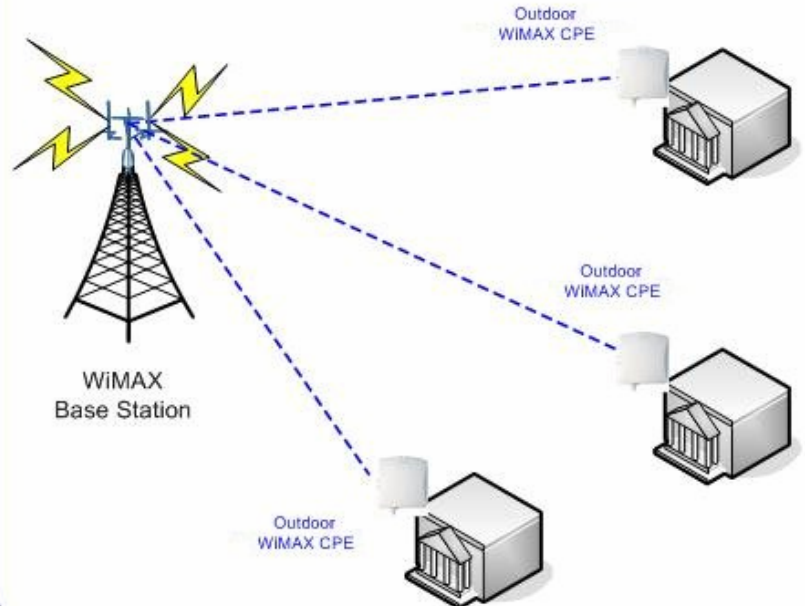

Specifications	
Standards	IEEE 802.16d-2004 IEEE 802.1d IEEE 802.3af IPX TCP/IP NetBEUI
Flash/SDRAM	8M Flash,32M SDRAM
Feature	
Operation Mode	CPE
QoS	Yes
Encryption	DES/AES
Flow Control	Yes
DFS(Dynamic Frequency Selection)	Yes
ARQ(Automatic Repeat Request)	Yes
PHS(Payload Header Suppression)	Yes
Management	Web/CLI/SNMP/FTP
Wireless(802.16-WiMAX)	
WiMAX profiles	Supported Fixed WiMAX
Modulation	BPSK, QPSK, 16QAM, 64QAM
Frequency	3.4~3.6GHz
Duplex	TDD/HFDD
PHY	OFDM 256 FFT
Channel Size	3.5, 7MHz
Output Power	Max:20dBm
Interface	
Power Supply	Support 2 ways of Power Supply: POE (802.3af,isolation,48V@0.2A) Remote Power(48V@500mA)
LAN	One 10/100-based Tx RJ45 Ethernet port
Antenna	Built-in 3.5GHz 16dBi panel ant.
Default button	Yes

Typical applied framework

Fixed Broadband Wireless Access - WiMAX Integrated Outdoor CPE