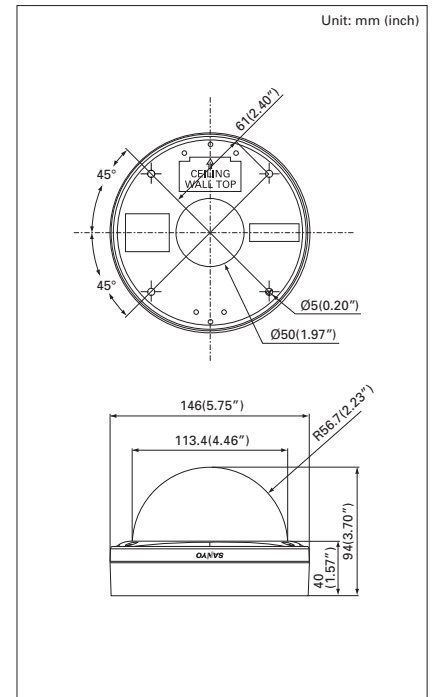

Interface

Monitor output	Composite out (for adjustment only)		
SD memory card slot	1(SDHC)	—	
Network port	10BASE-T/100BASE-TX (RJ45 connector)		
Alarm input/output	2/2		
Audio input/output	Mic in/Line out (3.5 Φmini jack)	—	

General

Environmental conditions	Operating	Temperature: -10 to +50°C Humidity: within 90% RH	
	Storage	Temperature: -20 to +70°C Humidity: within 70% RH	
Power supply	24V AC ±10%, 50 Hz/ 12 - 15V DC, PoE (IEEE802.3af)		
Power consumption (approx.)	6.8w (with Heater 20w)	4.6w (with Heater 18w)	
Dimensions (approx.) (Dia. x H)	Φ146 x 94mm		
Weight (approx.)	800g	770g	

*Specifications, design and availability are subject to change without notice.

Dimensions

Caution: Please consult the instruction manual to ensure safe and proper operation of the product.

Digital System Company of SANYO Electric Co., Ltd. obtained Quality Management System ISO9001 and Environmental Management System ISO14001 certifications.

Distributed by:

SANYO Electric Co., Ltd.
Digital System Company
<http://www.sanyosecurity.com>