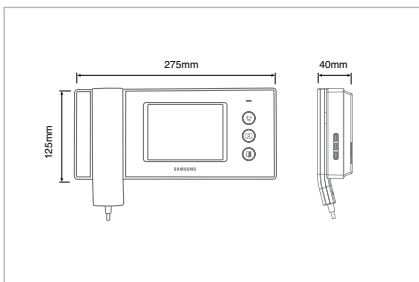

Dimensions