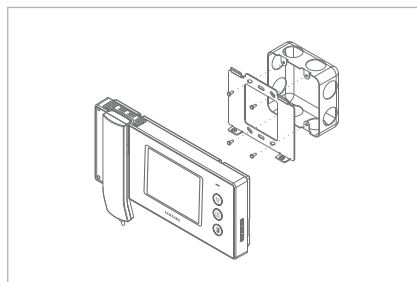

Mounting Diagram