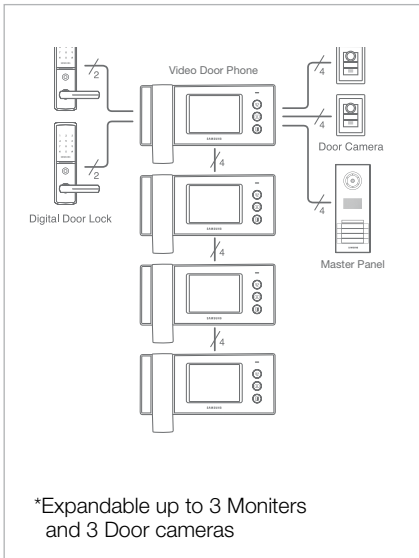

System Configuration