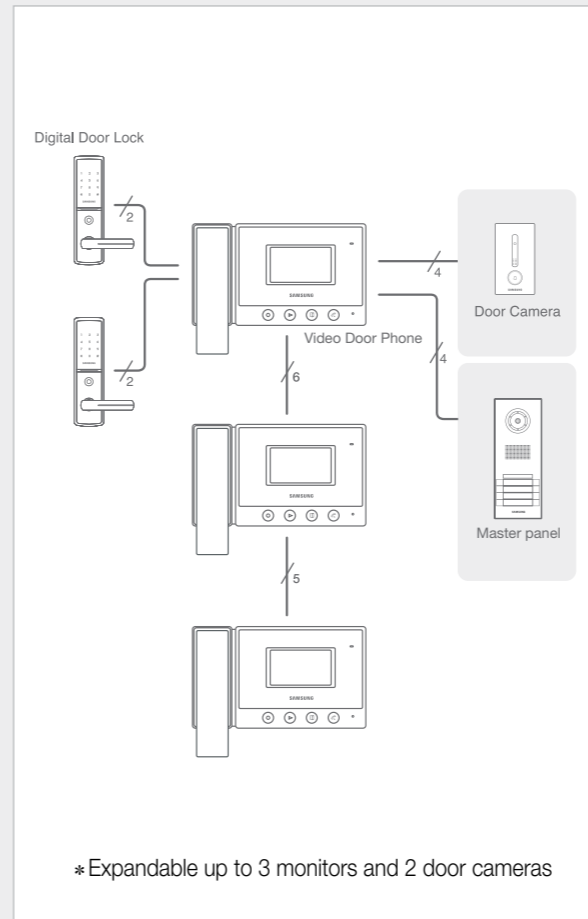

Video Door Phone

SVD-4332/4332W

- 4.3" Color Digital LCD
- Door answering & monitoring
- Door Release(common, Households)
- Intercom call between a video monitor and a sub audio handset
- Visitor's image save

Video Door Phone

System Configuration

Specifications

Power	AC100 ~ 240V, 50/ 60Hz
Display	4.3" Color Digital LCD
Dimension	221 X 132 X 37mm (W×H×D)
Installation	Wall mounting type
Communication method	Handset and hands-free type

Compatible Products

Description	Model No.
	SVC-0271M
Door Camera	SVC-0271P
	SVC-0270P
Master Panel	SVM-0200/0400/0600/0800

Dimensions

Mounting Diagram