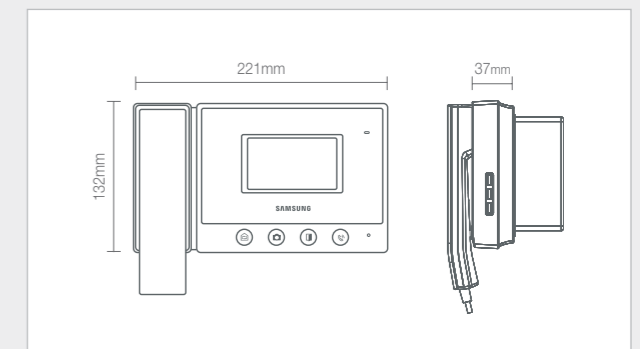

Video Door Phone

System Configuration

Specifications

Power	AC100 ~ 240V, 50/ 60Hz
Display	4.3" Color Digital LCD
Dimension	221 X 132 X 37mm (W×H×D)
Installation	Wall mounting type
Communication method	Handset and hands-free type

Compatible Products

Description	Model No.
	SVC-0271M
Door Camera	SVC-0271P
	SVC-0270P
Master Panel	SVM-0200/0400/0600/0800

Dimensions

Mounting Diagram