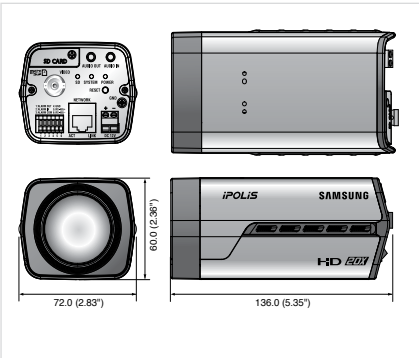

Dimensions

Unit : mm (inch)

The Eco mark represents Samsung Techwin's will to create environment-friendly products, and indicates that the product satisfies the EU RoHS Directive.

Design and specifications are subject to change without notice.

SAMSUNG TECHWIN CO., LTD.

701, Sampyeong-dong, Bundang-gu, Seongnam-si, Gyeonggi-do Korea 463-400
Tel : +82-70-7147-8741~8749, 8752~8760 Fax : +82-31-8018-3745
www.samsungsecurity.com www.samsungcctv.com

SAMSUNG TECHWIN AMERICA INC.

SAMSUNG TECHWIN EUROPE LTD.

■ DISTRIBUTED BY