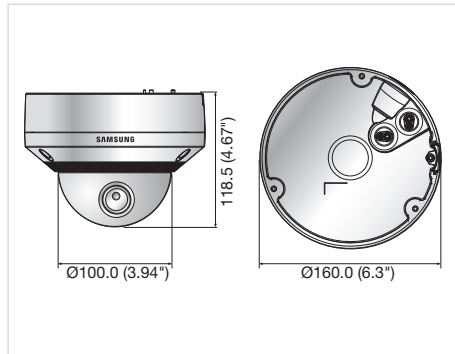

Dimensions

Unit : mm (inch)

Accessory (Optional)

SNV-7084RN/P

VIDEO	
Imaging Device	1/2.8" PS Exmor 3.2M CMOS
Total Pixels	2,065(H) x 1,565(V)
Effective Pixels	2,065(H) x 1,553(V)
Scanning System	Progressive
Min. Illumination	Color : 0.1Lux (F1.2, 50IRE), 0.06Lux (F1.2, 30IRE) B/W : 0Lux (F1.2, 50IRE), 0Lux (F1.2, 30IRE)
S / N Ratio	50dB
Video Output	CVBS : 1.0 Vp-p / 75 Ω composite, 720 x 480(N), 720 x 576(P), for installation DIP connector type
LENS	
Focal Length (Zoom Ratio)	3 ~ 8.5mm (2.8x) motorized varifocal
Max. Aperture Ratio	F1.2
Angular Field of View	H : 100.12°(Wide) ~ 35.38°(Tele) / V : 73.76°(Wide) ~ 26.58°(Tele)
Min. Object Distance	0.5m (1.64ft)
Focus Control	Simple focus (Motorized V/F) / Manual, Remote control via network (Manual, Simple focus)
Lens Type / Mount Type	DC auto iris, P-Iris / Board-in type
PAN / TILT / ROTATE	
Pan / Tilt / Rotate Range	0° ~ 354° / 0° ~ 67° / 0° ~ 355°
OPERATIONAL	
IR LED	12ea
Viewable Length	25m (82.02ft)
Camera Title	Off / On (Displayed up to 45 characters)
Day & Night	Auto (ICR) / Color / B/W / External / Schedule
Backlight Compensation	Off / BLC / WDR
Wide Dynamic Range	120dB
Contrast Enhancement	SSDR (Samsung Super Dynamic Range) (Off / On)
Digital Noise Reduction	SSNRIII (2D+3D noise filter) (Off / On)
Digital Image Stabilization	Off / On
Defog	Off / Auto / Manual
Motion Detection	Off / On (4 zones with 4 points polygonal)
Privacy Masking	Off / On (32zones with 4 points of polygonal)
Gain Control	Off / Low / Middle / High
White Balance	ATW / AWC / Manual / Indoor / Outdoor
Electronic Shutter Speed	Minimum / Maximum / Anti flicker (1 ~ 1/12,000sec)
Flip / Mirror	Off / On
Intelligent Video Analytics	Tampering, Virtual line, Enter / Exit, Appear / Disappear, Audio detection, Face detection with metadata
Alarm I/O	Input 1ea / Output 1ea
Alarm Triggers	Motion detection, Tampering, Audio detection, Face detection, Network disconnection, Video analytics, Alarm input
Alarm Events	File upload via FTP and E-mail, Notification via E-mail, Local storage (SD/SDHC/SDXC) or NAS recording at event, External output
NETWORK	
Ethernet	RJ-45 (10/100BASE-T)
Video Compression Format	H.264 (MPEG-4 part 10/AVC), MJPEG
Resolution	2048 x 1536, 1920 x 1080, 1600 x 1200, 1280 x 1024, 1280 x 960, 1280 x 720, 1024 x 768, 800 x 600, 800 x 450, 640 x 480, 640 x 360, 320 x 240, 320 x 180
Max. Framerate	H.264 : Max. 30fps@2048 x 1536, Max 60fps@the other resolutions MJPEG : Max. 10fps@2048 x 1536 Max. 15fps@1920 x 1080, 1600 x 1200, 1280 x 1024, 1280 x 960, 1280 x 720, 1024 x 768 Max. 30fps@800 x 600, 800 x 450, 640 x 480, 640 x 360, 320 x 240, 320 x 180
Smart Codec	Manual mode (Area-based : 5ea), Face detection mode
Video Quality Adjustment	H.264 : Compression level, Target bitrate level control, MJPEG : Quality level control
Bitrate Control Method	H.264 : CBR or VBR, MJPEG : VBR
Streaming Capability	Multiple streaming (Up to 10 profiles)
Audio In	Selectable (Mic in / Line in), Supply voltage : 2.5V DC (4mA), Input impedance : approx. 2K Ohm
Audio Out	Line out (3.5mm mono jack), Max output level : 1 Vrms
Audio Compression Format	G.711 u-law / G.726 selectable, G.726 (ADPCM) 8KHz, G.711 8KHz G.726 : 16Kbps, 24Kbps, 32Kbps, 40Kbps
Audio Communication	Bi-directional audio
IP	IPv4, IPv6
Protocol	TCP/IP, UDP/IP, RTP(UDP), RTP(TCP), RTCP, RTSP, NTP, HTTP, HTTPS, SSL, DHCP, PPPoE, FTP, SMTP, ICMP, IGMP, SNMPv1/v2c/v3(MIB-2), ARP, DNS, DDNS, QoS, PIM-SM, UPnP, Bonjour
Security	HTTPS(SSL) login authentication, Digest login authentication IP address filtering, User access log, 802.1x authentication
Streaming Method	Unicast / Multicast
Max. User Access	15 users at unicast mode
Edge Storage	micro SD/SDHC/SDXC
Application Programming Interfac	Motion images recorded in the SDXC/SDHC/SD memory card can be downloaded ONVIF profile S, HTTP API v2.0, S/NP 1.2
Webpage Language	English, French, German, Spanish, Italian, Chinese, Korean, Russian, Japanese, Swedish, Danish, Portuguese, Turkish, Polish, Czech, Rumanian, Serbian, Dutch, Croatian, Hungarian, Greek, Norwegian, Finnish
Web Viewer	Supported OS : Windows XP / VISTA / 7 / 8, MAC OS X 10.7 Supported Browser : Microsoft Internet Explorer (Ver. 11, 10, 9, 8), Mozilla Firefox (Ver. 19, 18, 17, 16, 15, 14, 13, 12, 11, 10, 9), Google Chrome (Ver. 25, 24, 23, 22, 21, 20, 19, 18, 17, 16, 15), Apple Safari (Ver. 6.0.2(Mac OS X 10.8, 10.7 only), 5.1.7) * Mac OS X only
Central Management Software	SmartViewer
ENVIRONMENTAL	
Operating Temperature / Humidity	24V AC : -40°C ~ +55°C (-40°F ~ +131°F) / Less than 90% RH 12V DC, PoE : -30°C ~ +55°C (-22°F ~ +131°F) / Less than 90% RH
Storage Temperature / Humidity	-30°C ~ +60°C (-22°F ~ +140°F) / Less than 90% RH
Ingress Protection / Vandal Resistance	IP66 / IK10
ELECTRICAL	
Input Voltage / Current	24V AC, 12V DC, PoE (IEEE802.3af class 3)
Power Consumption	Max. 10.5W (12V DC), Max. 11.5W (PoE), Max. 12.0W / 15.0W (24V AC, Heater off / on) * Heater works at AC power input only
MECHANICAL	
Color / Material	Ivory / Aluminum
Dimensions (WxH)	$\varnothing 160.0$ x 118.5mm ($\varnothing 6.3$ " x 4.67")
Weight	975g (2.15 lb)