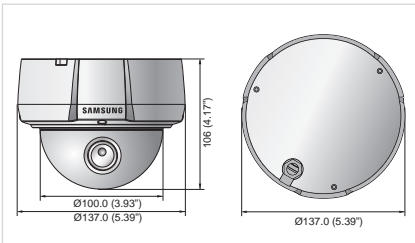

Dimensions

Unit : mm (inch)