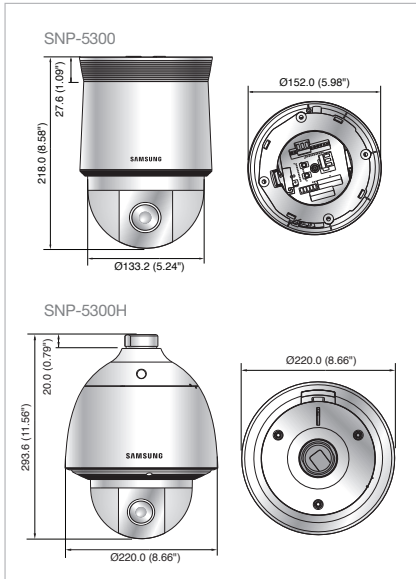

Dimensions

Unit : mm (inch)