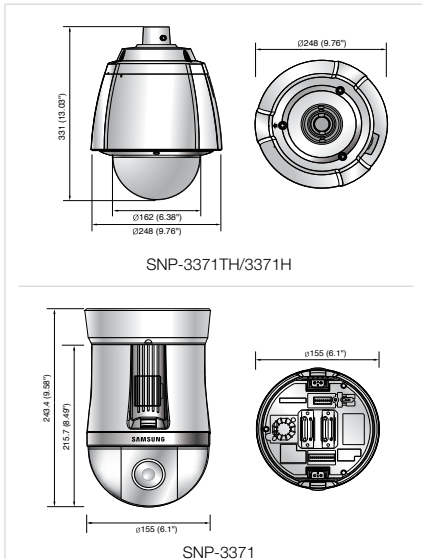

Dimensions

Unit : mm (inch)

The Eco mark represents Samsung Technwin's will to create environment-friendly products, and indicates that the product satisfies the EU RoHS Directive.

Design and specifications are subject to change without notice.

SAMSUNG TECHWIN CO., LTD.

701, Sampyeong-dong, Bundang-gu, Seongnam-si, Gyeonggi-do Korea 463-400
Tel : +82-70-7147-8741~8749, 8752-8760 Fax : +82-31-8018-3745
www.samsungipolis.com www.samsungsecurity.com

SAMSUNG TECHWIN AMERICA INC.

SAMSUNG TECHWIN EUROPE LTD.

■ DISTRIBUTED BY