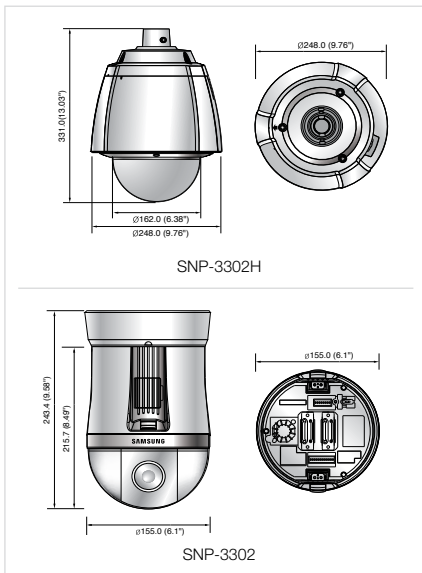

Dimensions

Unit : mm (inch)