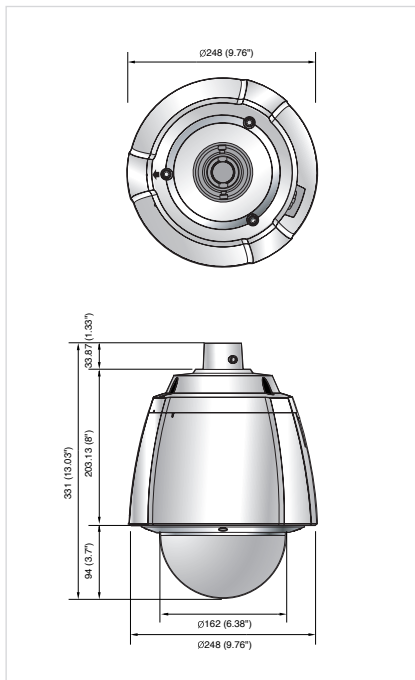

Dimensions

Unit : mm (inch)

The Eco mark represents Samsung Technwin's will to create environment-friendly products, and indicates that the product satisfies the EU RoHS Directive.

Design and specifications are subject to change without notice.

SAMSUNG TECHWIN CO., LTD.

701, Sampyeong-dong, Bundang-gu, Seongnam-si, Gyeonggi-do Korea 463-400
Tel : +82-70-7147-8741~8749, 8752~8760 Fax : +82-31-8018-3745
www.samsungsecurity.com www.samsungcctv.com

■ DISTRIBUTED BY