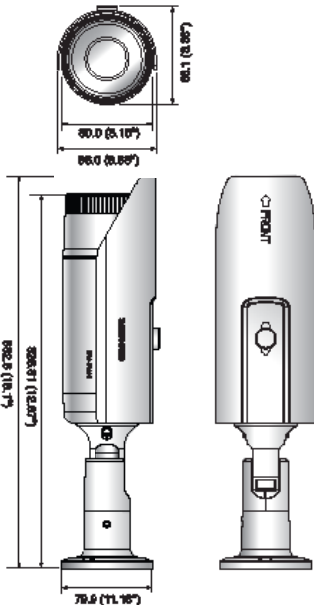

Dimensions

Unit : mm (inch)

The Eco mark represents Samsung Techwin's will to create environment-friendly products, and indicates that the product satisfies the EU RoHS Directive.

Design and specifications are subject to change without notice.

■ DISTRIBUTED BY

SAMSUNG TECHWIN CO., LTD.

701, Sampyeong-dong, Bundang-gu, Seongnam-si, Gyeonggi-do Korea 463-400
Tel : +82-70-7147-8741~8749, 8752~8760 Fax : +82-31-8018-3745
www.samsungsecurity.com www.samsungcctv.com

SAMSUNG TECHWIN AMERICA INC.

SAMSUNG TECHWIN EUROPE LTD.