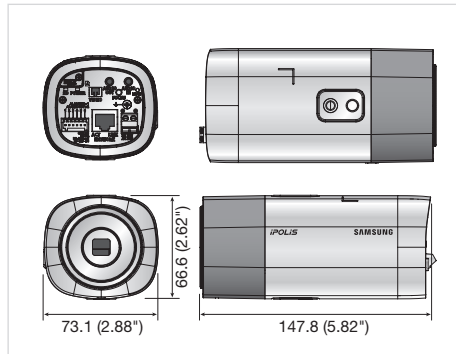

Dimensions

Unit : mm (inch)

Accessory (Optional)

VIDEO	
Imaging Device	1/2.8" PS Exmor 3.2M CMOS
Total Pixels	2,065(H) x 1,565(V)
Effective Pixels	2,065(H) x 1,553(V)
Scanning System	Progressive
Min. Illumination	Color : 0.1Lux (F1.2, 50IRE), 0.01Lux (30fps, 1sec, 50IRE), B/W : 0.01Lux (F1.2, 50IRE)
S / N Ratio	50dB
Video Output	CVBS : 1.0 Vp-p / 75Ω composite, 720 x 480(N), 720 x 576(P), for installation DIP connector type
LENS	
Focus Control	Simple focus / Manual, Remote control via network (Manual, Simple focus, Day & Night)
Lens Type	Manual / DC auto iris, P-Iris
Mount Type	C / CS
OPERATIONAL	
Camera Title	Off / On (Displayed up to 45 characters)
Day & Night	Auto (ICR) / Color / B/W / External / Schedule
Backlight Compensation	Off / BLC
Wide Dynamic Range	120dB
Contrast Enhancement	SSDR (Samsung Super Dynamic Range) (Off / On)
Digital Noise Reduction	SSNR III (2D+3D noise filter) (Off / On)
Digital Image Stabilization	Off / On
Defog	Off / Auto / Manual
Motion Detection	Off / On (4 zones with 4 points polygonal)
Privacy Masking	Off / On (32 zones with 4 points of polygonal)
Gain Control	Off / Low / Middle / High / Manual
White Balance	ATW / AWC / Manual / Indoor / Outdoor
Electronic Shutter Speed	Minimum / Maximum / Anti flicker (1 ~ 1/12,000sec)
Flip / Mirror	Off / On
Intelligent Video Analytics	Tampering, Virtual line, Enter / Exit, Appear / Disappear, Audio detection, Face detection with metadata
Alarm I/O	Input 1ea / Output 1ea
Remote Control Interface	RS-485
RS-485 Protocol	Samsung-T/E, Pelco-P/D, SunGjin
Alarm Triggers	Motion detection, Tampering, Audio detection, Face detection, Video analytics, Alarm input
Alarm Events	File upload via FTP and E-mail, Notification via E-mail, TCP and HTTP Local storage (SD/SDHC/SDXC) recording at Network disconnected & Event (Alarm triggers), External output
NETWORK	
Ethernet	RJ-45 (10/100BASE-T)
Video Compression Format	H.264 (MPEG-4 part 10/AVC), MJPEG
Resolution	2048 x 1536, 1920 x 1080, 1600 x 1200, 1280 x 1024, 1280 x 960, 1280 x 720, 1024 x 768, 800 x 600, 800 x 450, 640 x 480, 640 x 360, 320 x 240, 320 x 180
Max. Framerate	H.264 : Max. 30fps@2048 x 1536, Max 60fps@the other resolutions MJPEG : Max. 10fps@2048 x 1536, 1920 x 1080, 1600 x 1200, 1280 x 1024, 1280 x 960, 1280 x 720, 1024 x 768 Max. 30fps@800 x 600, 800 x 450, 640 x 480, 640 x 360, 320 x 240, 320 x 180
Smart Codec	Built-in (Area-based : 5ea, Face detection mode)
Video Quality Adjustment	H.264 : Compression level, Target bitrate level control, MJPEG : Quality level control
Bitrate Control Method	H.264 : CBR or VBR, MJPEG : VBR
Streaming Capability	Multiple streaming (Up to 10 profiles)
Audio I/O	Mic(Line)-in / Built-in mic selectable via UI, Line-out (Mono, 1Vrms) 2.5V DC (4mA) powered 2K Ohm
Audio Compression Format	G.711 u-law / G.726 selectable, G.726 (ADPCM) 8KHz, G.711 8KHz G.726 : 16Kbps, 24Kbps, 32Kbps, 40Kbps
Audio Communication	Bi-directional audio
IP	IPv4, IPv6
Protocol	TCP/IP, UDP/IP, RTP(UDP), RTP(TCP), RTCP, RTSP, NTP, HTTP, HTTPS, SSL, DHCP, PPPoE, FTP, SMTP, ICMP, IGMP, SNMPv1/v2c/v3(MIB-2), ARP, DNS, DDNS, QoS, PIM-SM, UPnP, Bonjour
Security	HTTPS(SSL) login authentication, Digest login authentication IP address filtering, User access log, 802.1x authentication
Streaming Method	Unicast / Multicast
Max. User Access	15 users at unicast mode
Memory Slot	micro SD/SDHC/SDXC Motion images recorded in the SDXC/SDHC/SD memory card can be downloaded
Application Programming Interfac	ONVIF profile S, HTTP API v2.0, S/NP 1.2
Webpage Language	English, French, German, Spanish, Italian, Chinese, Korean, Russian, Japanese, Swedish, Danish, Portuguese, Turkish, Polish, Czech, Rumanian, Serbian, Dutch, Croatian, Hungarian, Greek, Norwegian, Finnish
Web Viewer	Supported OS : Windows XP / VISTA / 7 / 8, MAC OS X 10.7 Supported Browser : Microsoft Internet Explorer (Ver. 11, 10, 9, 8), Mozilla Firefox (Ver. 19, 18, 17, 16, 15, 14, 13, 12, 11, 10, 9), Google Chrome (Ver. 25, 24, 23, 22, 21, 20, 19, 18, 17, 16, 15), Apple Safari (Ver. 6.0.2(Mac OS X 10.8, 10.7 only), 5.1.7) * Mac OS X only
Central Management Software	SmartViewer
ENVIRONMENTAL	
Operating Temperature / Humidity	-10°C ~ +55°C (+14°F ~ +131°F) / Less than 90% RH
Storage Temperature / Humidity	-30°C ~ +60°C (-22°F ~ +140°F) / Less than 90% RH
ELECTRICAL	
Input Voltage / Current	24V AC, 12V DC, PoE (IEEE802.3af class3)
Power Consumption	Max. 13.1W (24V AC, 50 ~ 60Hz), Max. 11.1W (12V DC), Max. 12.6W (PoE, Class3)
MECHANICAL	
Color / Material	Black, Ivory / Aluminium, Plastic
Dimensions (WxHxD)	73.1 x 66.6 x 147.8mm (2.88" x 2.62" x 5.82")
Weight	550g (1.21 lb)