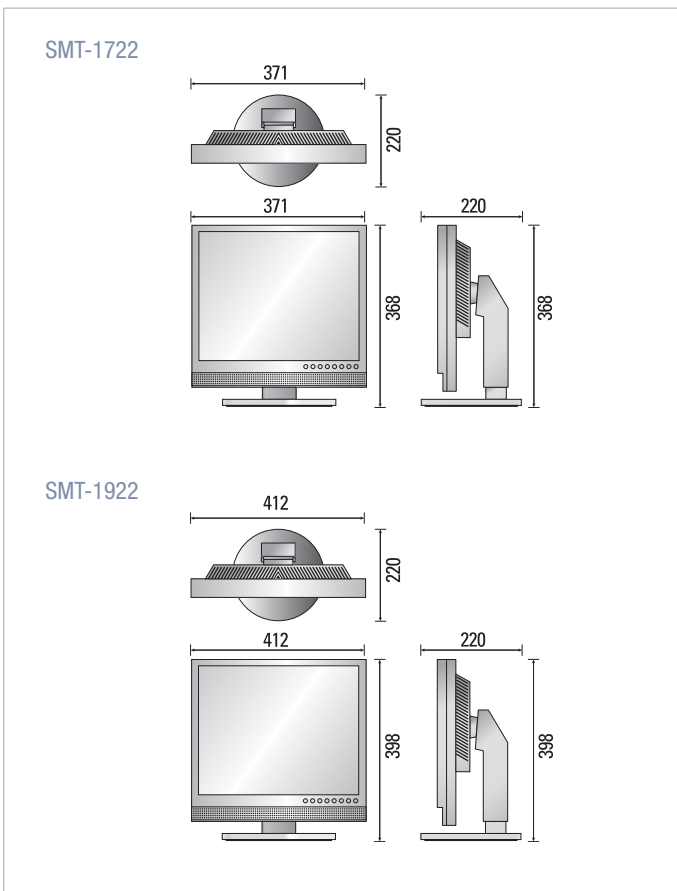

17"/19" TFT-LCD Monitor

SMT-1722/1922 **NEW**

Features

- Ultra high resolution 620 TV lines for the PAL version*
- Superior image quality DNIe
- High contrast ratio 1000:1
- Fast response time 5ms
- Durable tempered glass screen
- Support up to 1280 x 1024 resolution
- Height adjustable and swiveling stand for desktop
- Built-in speakers
- Support vesa(R)-compliant mounting solution

* 600 TV Lines for the NTSC Version

Dimensions (unit:mm)

Specifications

Model	SMT-1722	SMT-1922	
General	Screen Size	17"	19"
	Resolution (H/V)	1280 x 1024	
	Pixel Pitch (mm)	0.264 x 0.294(HxV)	
	Brightness(cd/m ²)	300	
	Contrast Ratio	1000:1	
	Response Time (ms)	5	
	Viewing Angle (H/V)	80°/80°	
	Backlight Type	4 CCFT(2 Dual)	
	Panel Lamp Life	50,000HR	
	Horizontal Frequency	31.5KHz to 80KHz	
	Vertical Frequency	56Hz to 75Hz	
	TV Lines	620TVL*	
	Sound output (Total)	2W (1W+1W)	
	Sync Format	NTSC : 3.5 / PAL : 4.43	
Feature	Screen Aspect Ratio	4:3 / 16:9	
	Unde Scan	Yes	
	PIP	Yes	
	PBP	Yes	
	DNIe	Yes	
	Language	Eng, Fre, Ger, Spa, Ita, Rus, Swe, Por, Kor, Chn, Jpn	
Signal Input	Video Input	Composite 2Ch (BNC), S-Video, VGA	
	Video Output	Composite 2Ch (BNC), S-Video / Loop Through	
	Audio Input	Stereo 2Ch (RCA)	
	Audio Output	Stereo 2Ch (RCA) / Loop Through	
Input Voltage	AC100-240V, 50/60Hz		
Power Consumption	42W		
Weight	5.95Kg	6.85Kg	
Dimensions	371(W) x 368(H) x 220(D)mm	412(W) x 398(H) x 220(D)mm	

* 600 TV Lines for the NTSC Version

Side Panel