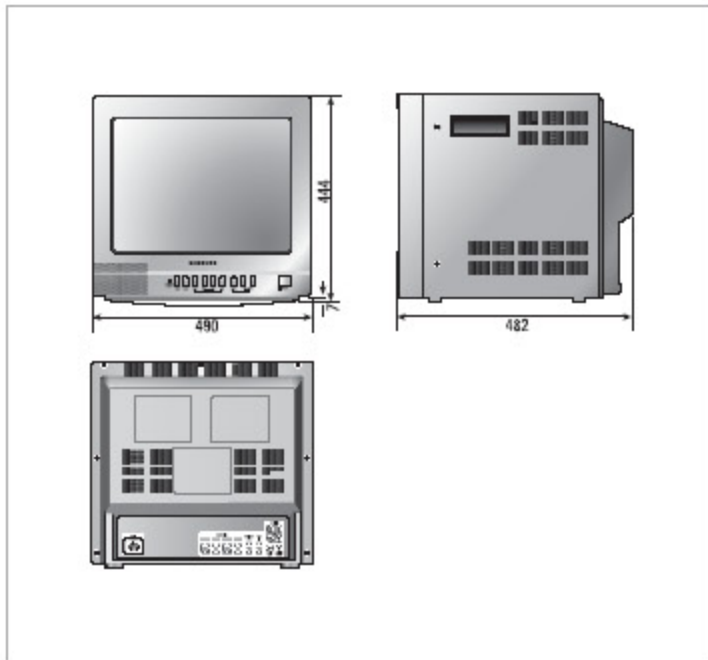

21" Flat Color CRT Monitor

SMC-215

NEW

Features

- 21" CRT
- 450 TV Lines Horizontal Resolution
- Superior image quality DNle junior
- 4 BNC type Composite Video Inputs, 1 BNC type Output
- 4 RCA type Audio Inputs, 1 RCA type Output
- Built-in 1.5 W Speaker
- Metal cabinet design that prevents electro-magnetic interference

Specifications

Model	SMC-215
Screen Size	21" Flat CRT
Sync Format	NTSC : 3.5 / PAL : 4.43
Resolution	450TV Lines
OSD	3 Language(Eng, Chi, Spa)
Video In	4 BNC (1Vp-p , 75Ω), 1 BNC for VCR
Video Out	1 BNC (1Vp-p , 75Ω)
Audio In	4 RCA (Line level 500mV ,HI-Impeadance), 1 RCA for VCR
Audio Out	1 RCA (Line level 500mV ,HI-Impeadance)
Horizontal Frequency	NTSC : 15.734KHz±500Hz / PAL : 15.75KHz±500Hz
Vertical Frequency	NTSC : 60Hz±4Hz / PAL:50Hz±4Hz
Speaker Output	1.5W
Dimension	490(W) x 444(H) x 482(D)mm
Operating Temperature	-10°C ~ 50°C
Power Consumption(Standard)	60W
Power Requirement	AC100 ~ 240V, 50/60Hz
Weight	22.5 Kg

Dimensions (unit:mm)

Rear Panel