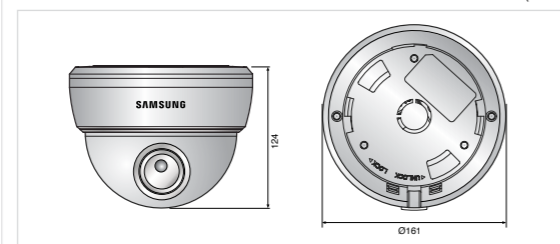

Dimensions

Unit : mm (inch)