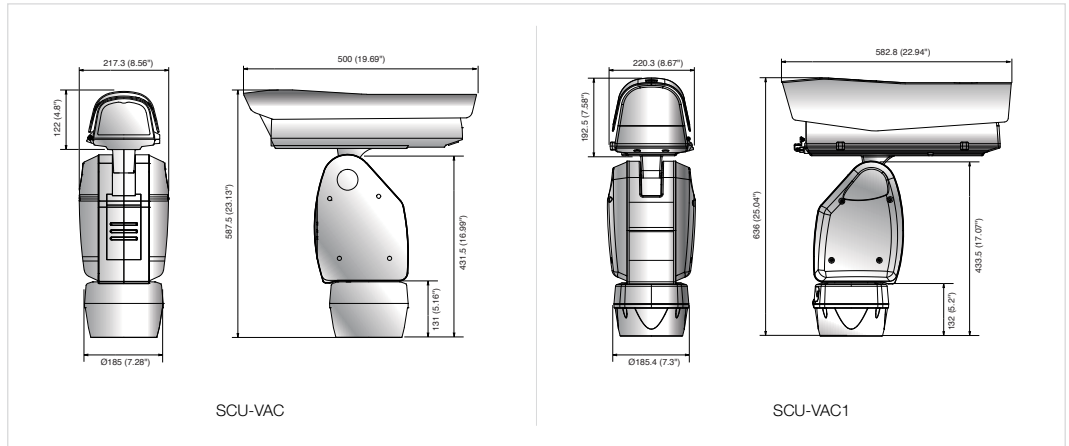

Dimensions

Unit : mm (inch)