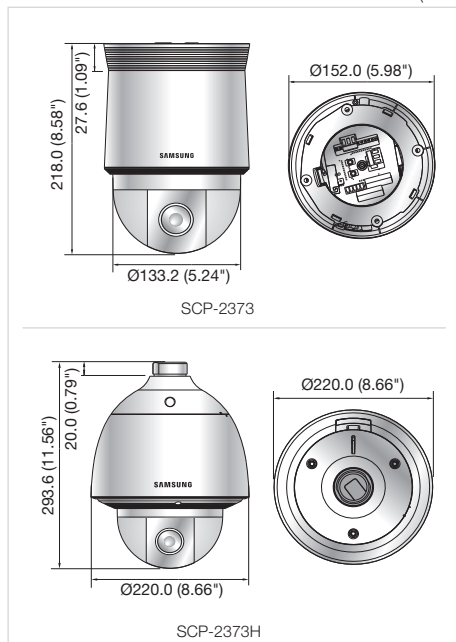

Dimensions

Unit : mm (inch)