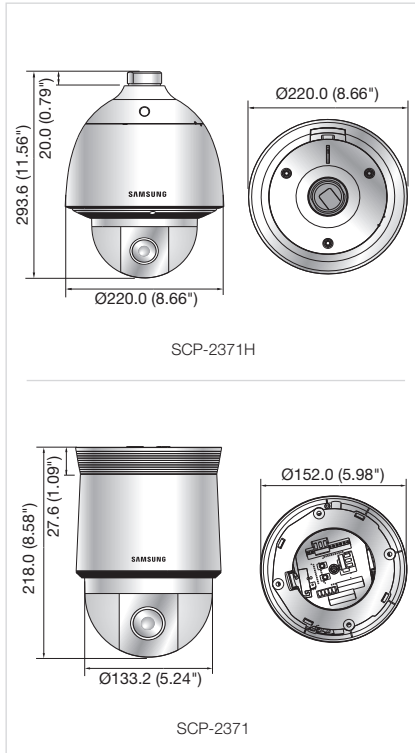

Dimensions

Unit : mm (inch)

The Eco mark represents Samsung Techwin's will to create environment-friendly products, and indicates that the product satisfies the EU RoHS Directive.