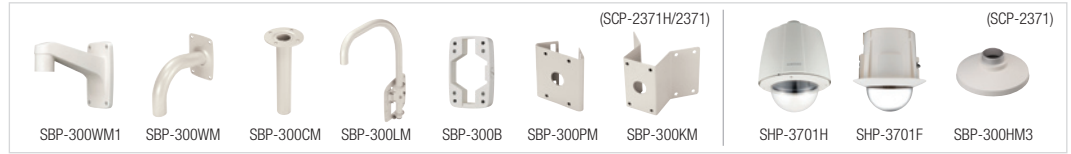

Accessories (Optional)

Design and specifications are subject to change without notice.

SAMSUNG TECHWIN CO., LTD.
701, Sampyeong-dong, Bundang-gu, Seongnam-si, Gyeonggi-do Korea 463-400
Tel : +82-70-7147-8741~8749, 8752~8760 Fax : +82-31-8018-3745
www.samsungsecurity.com www.samsungcctv.com

■ DISTRIBUTED BY