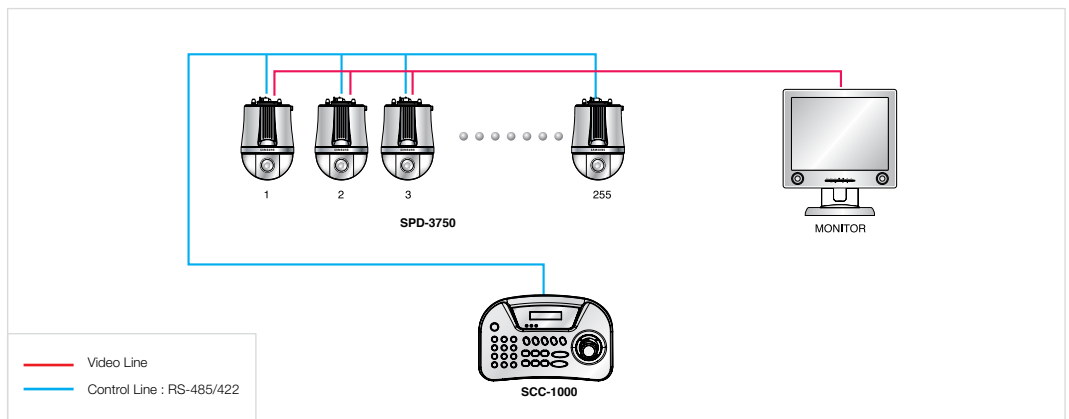

System Configuration

The Eco mark represents Samsung Techwin's will to create environment-friendly products, and indicates that the product satisfies the EU RoHS Directive.

Design and specifications are subject to change without notice.

SAMSUNG TECHWIN CO., LTD.

145-3, Sangdaewon 1-dong, Jungwon-gu, Seongnam-si, Gyeonggi-do Korea 462-703
Tel : +82-31-740-8151~8 Fax : +82-31-740-8145
www.samsungcctv.com

■ DISTRIBUTED BY