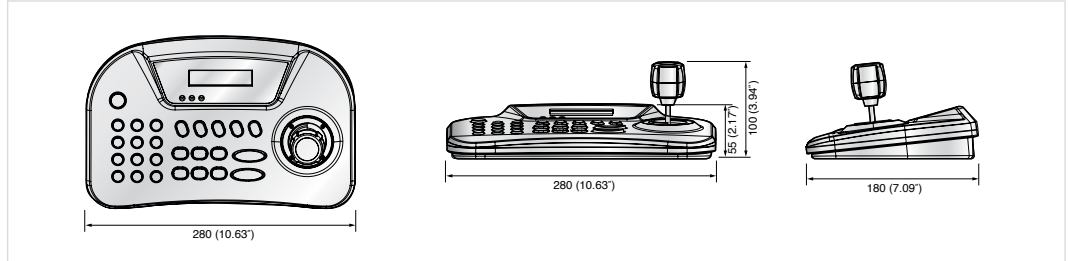

Dimensions

Unit : mm (inch)