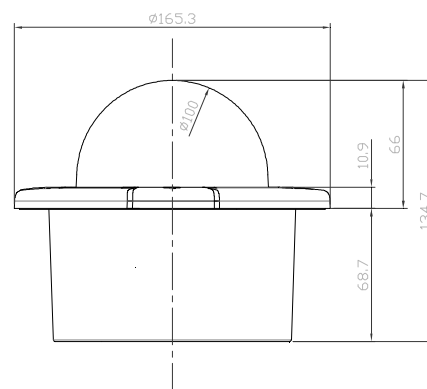

Specifications

Camera Module	
Image Sensor	1/2.7" 1080p CMOS
Effective Pixels	1920 x 1080
Scanning System	Progressive scanning
AGC Control	Auto
Minimum Illumination	Color : 1.0 lux, BW : 0.001 lux (Sens-up 32X)
Lens	3.0 – 9.0mm Vari-Focal F1.2 Motorized Focus & Zoom
Day & Night	IR Cut Filter Removal
Smart Edge Enhance	Supported (Auto adjust the sharpness by Lux)
2D-DNR	Supported (1 ~ 16)
DSS (Sens-up)	2X ~ 32X
White Balance	ATW / Manual / Push
BLC	On (possible to designate zone) / Off
Video	
Compression Format	H.264, MJPEG
Number of Streams	Dual Stream, Configurable
Resolution	1920x1080, 1280x720, 800x450, 480x270, 320x180
Compression FPS	Configurable up to 30fps@1080HD
Motion Detection	Built-in
Burnt-in Text	Video stream overlay text
Output	Analog video output for installation only
Audio	
Input	1 channel
Output	1 channel
Compression Format	G.711
Function	
Digital Input	1
Digital Output	1
Network	10 / 100 Base-T
Protocol	TCP/IP, UDP/IP, HTTP, RTSP, RTCP, RTP/UDP, RTP/TCP, SNTP, mDNS, UPnP, SMTP, SOCK, IGMP, DHCP, DDNS, SSL v2/v3, IEEE 802.1X, SSH, SNMP v2/v3
SD Memory Card Slot	1
USB Port	1
Electrical	
Power Source	DC12V / AC24V
Power over Ethernet	Support (IEEE 802.3af)
Power Consumption (Approx)	800mA @ DC 12V

Environmental	
Fan / Heater	Fan
Operation Temperature	DC12V : 0°C ~ 50°C (32°F ~ 122°F) PoE : 0°C ~ 50 °C (32°F ~ 122°F)
Operating Humidity	Up to 85% RH, Non-condensing
Mechanical	
Material	Aluminum Die-Casting
Color	Ivory
Dimension	Housing: 165(Φ) x 135(H) mm, Dome: 100(Φ) mm
Weight (Approx)	1.9kg

Dimension

(Unit: mm)

Please Note: Datasheet Primarily Version