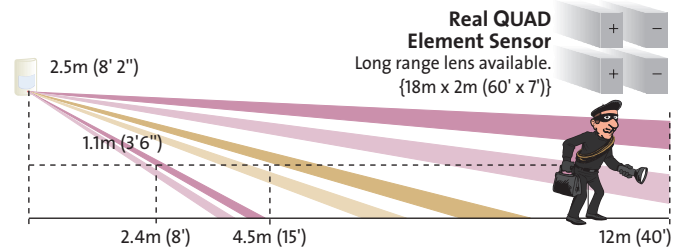

ZoDIAC QUAD (RK410RQ) - QUAD Detector

The ZoDIAC QUAD with real QUAD element sensor provides added catch performance and false alarm immunity in hostile residential environments. The real QUAD elements assure improved coverage while reducing significantly false alarms from warm air, moving curtains and spot temperature changes.