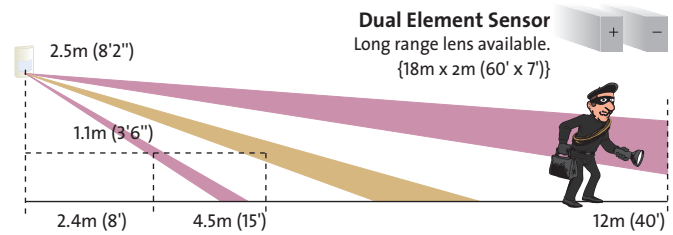

The ZoDIAC line of detectors also includes the ZoDIAC DT and the ZoDIAC DT PET models.

ZoDIAC Series Features

- Full 12x12m (40'x40') coverage
- Improved false alarm immunity
- High RFI immunity above 20V/m
- Free swivel for wall/ceiling mounting
- Selectable pulse count
- White light protection
- Optical protective sleeve
- Optional long range lens
- Internal cable duct and ample wiring space for easy installation

ZoDIAC PRO (RK410PR) - PIR Detector

The best selling ZoDIAC PRO has been specially designed for excellent catch performance and high false alarm immunity. Optimal installation is facilitated using the supplied free swivel. The internal cable duct and ample space inside make wiring easy. With an optical protective sleeve and white light protected lens the ZoDIAC PRO prevents false alarms.