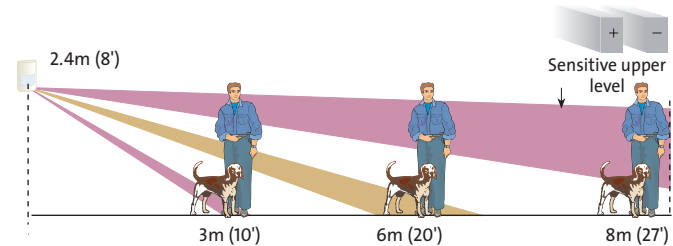

ZoDIAC PRO (RK410PR) - PIR Detector

The best selling ZoDIAC PRO has been specially designed for excellent catch performance and high false alarm immunity. Optimal installation is facilitated using the supplied free swivel. The internal cable duct and ample space inside make wiring easy. With an optical protective sleeve and white light protected lens the ZoDIAC PRO prevents false alarms.

ZoDIAC QUAD (RK410RQ) - QUAD Detector

The ZoDIAC QUAD with real QUAD element sensor provides added catch performance and false alarm immunity in hostile residential environments. The real QUAD elements assure improved coverage while reducing significantly false alarms from warm air, moving curtains and spot temperature changes.

ZoDIAC PET (RK410PT) - PET Immune Detector

The ZoDIAC PET with advanced electronics utilizes a custom designed lens to provide full pet immunity to 70lb(33kg) dogs and 4 cats with no loss of catch performance. This sophisticated detector is the ideal solution for residential installations with pets. In order to ensure the PET immunity performance, this detector comes without a swivel.