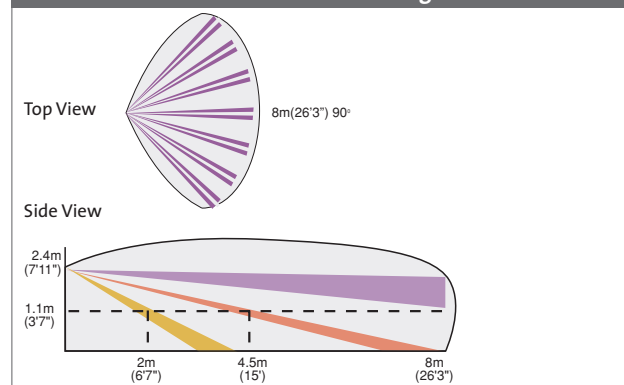

ZoDIAC DT Coverage Isometric View

© 12/2002 ROKONET Electronics Ltd.

ZoDIAC DT Coverage

Optional Long Range Lens for ZoDIAC DT

ZoDIAC DT-PET Coverage

Coverage Legend

ZoDIAC DT / DT-PET ordering information

RK410DT0000A	ZoDIAC DT 12m 10.525GHz
RK410DPT00A	ZoDIAC DT-PET 8m 10.525GHz
RK410DT00UKA	ZoDIAC DT 12m 10.687GHz
RK410DPTUKA	ZoDIAC DT-PET 8m 10.687GHz
RL407	Long range lens for ZoDIAC DT