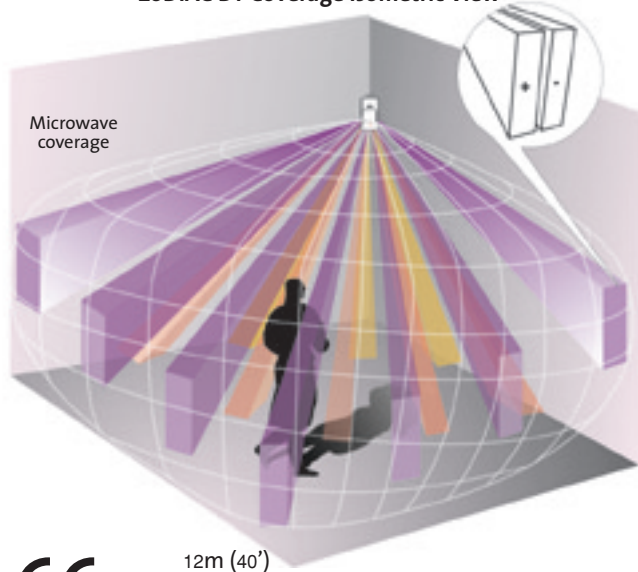

Specifications	ZoDIAC DT	ZoDIAC DT PET
Coverage pattern	12m x 12m(40'x40')	8m (26') 90°
Pet Immunity	Small rodents	Up to a 35kg(75lb) dog
Variable mounting height	2.1m to 2.5m (6'11" to 8'2")	2.1m to 2.4m (6'11" to 7'11")
Operating voltage	9 to 16VDC	
Current consumption	18mA at 12V	
Alarm contact	100 mA ,24V, NC	
Tamper contact	100 mA ,24V, NC	
Alarm time	2.2 seconds minimum	
Optical filtering	White light protection, pigmented lens	
RF immunity	25V/m	
Operating temperatures	-10° to +50°C (+14° to +122°F)	
Storage temperatures	-20° to +50°C (-4° to +122°F)	
Dimensions	10.7x5.8x3.9cm (4.2"x2.3"x1.5")	

ZoDIAC DT

The ZoDIAC DT has an advanced microprocessor core utilizing complex algorithms for ultimate responsiveness and reliability. With a tri-color LED and fully adjustable microwave range, the new ZoDIAC DT detector provides outstanding catch performance together with high false alarm immunity, however harsh the environment.

ZoDIAC DT-PET

The ZoDIAC DT-PET utilizes a custom designed lens combined with advanced algorithms to provide pet immunity up to a 35kg (75lb) dog, with no loss of catch performance.

This sophisticated and stylish detector is the ideal solution for installations with pets.

ZoDIAC DT Coverage Isometric View

© 12/2002 ROKONET Electronics Ltd.