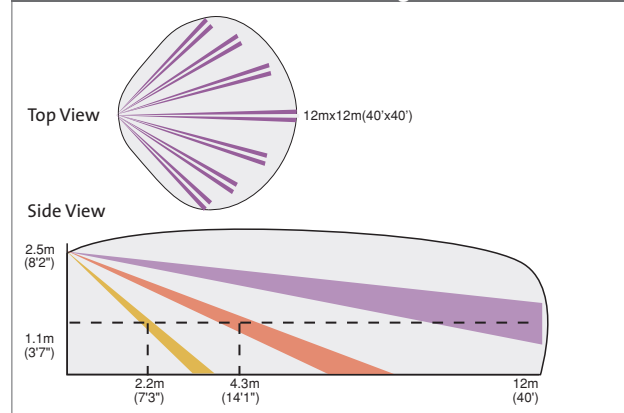

ZoDIAC DT Coverage