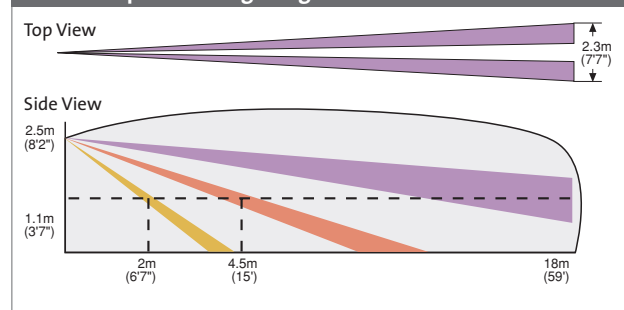

ZoDIAC DT Coverage Isometric View

© 12/2002 ROKONET Electronics Ltd.

ZoDIAC DT Coverage

Optional Long Range Lens for ZoDIAC DT

ZoDIAC DT-PET Coverage

Coverage Legend

ZoDIAC DT / DT-PET ordering information

RK410DT0000A	ZoDIAC DT 12m 10.525GHz
RK410DPT00A	ZoDIAC DT-PET 8m 10.525GHz
RK410DT00UKA	ZoDIAC DT 12m 10.687GHz
RK410DPTUKA	ZoDIAC DT-PET 8m 10.687GHz
RL407	Long range lens for ZoDIAC DT