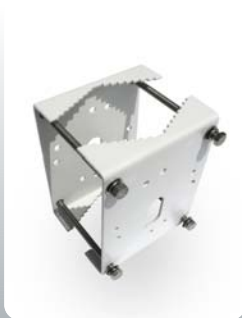

ONE PRODUCT.. ONE DOME/PTZ

RVX28-IR RVX28-IR-W(wiper)

All X-SERIES cameras can be configured as either conventional Domes or Ball type Pan & Tilts. Cameras are supplied as Domes, but can easily be transformed to Pan & Tilts by removing the Dome Top Cover.

Ball PTZ Configuration.

X-Series Ball PTZ can be inverted and tower mounted. This mounting option provides full 360 vision.

TOWER

SWAN

WALL

PENDANT

Redvision CCTV Ltd, 17 Highview, High Street, Bordon, Hampshire, GU35 0AX, UK

Order Codes

RVX28-IR X-Series Dome/PTZ Camera with built in IR.
RVX28-IR-W X-Series Dome/PTZ Camera with built in IR and Wiper.

Mounting Bracket Options:

RV-POLE

RV-CNR

RV-SWAN

RV-WALL

RV-TOWER