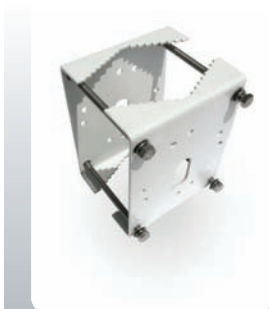

Mounting Bracket Options:

RV-POLE