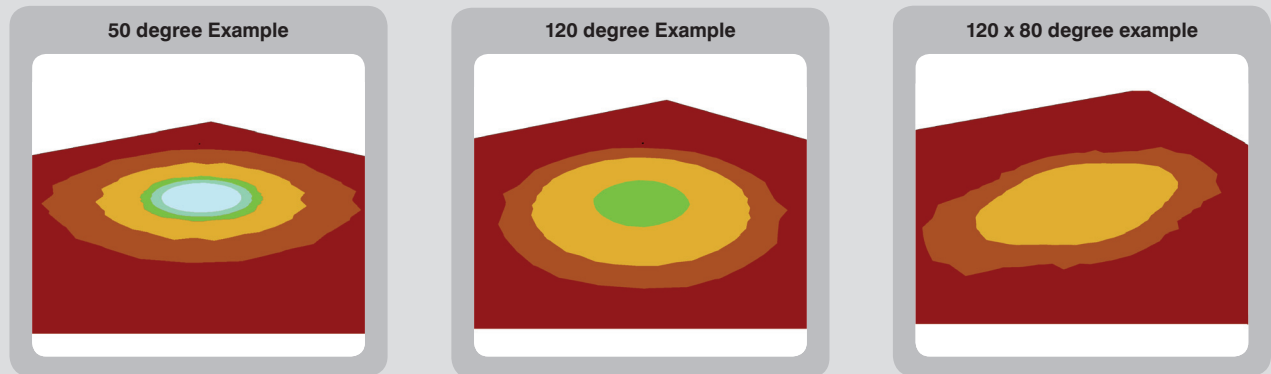

PHOTOMETRIC DIAGRAMS (Full photometry available)

Notes: Height 5m. Maintenance factor 0.85. 120 x 80 degree unit read (H) as left to right plan view and vertical (V) front to back

PART CODES - FIXED ILLUMINATION

UBF-8-50	RAYLUX URBAN UBF-8, 15W Max, 50 degree, White-Light, inc PSU
UBF-8-120	RAYLUX URBAN UBF-8, 15W Max, 120 degree, White-Light, inc PSU
UBF-8-120H-80V	RAYLUX URBAN UBF-8, 15W Max, 120 Horizontal x 80 Vertical, White-Light, inc PSU

Europe / Middle East: Tel: +44 (0) 1670 520055
Americas (Toll Free): Tel: +1 888 505 8335

Email: sales@rayteccctv.com
Email: ussales@rayteccctv.com
Web: www.rayteccctv.com