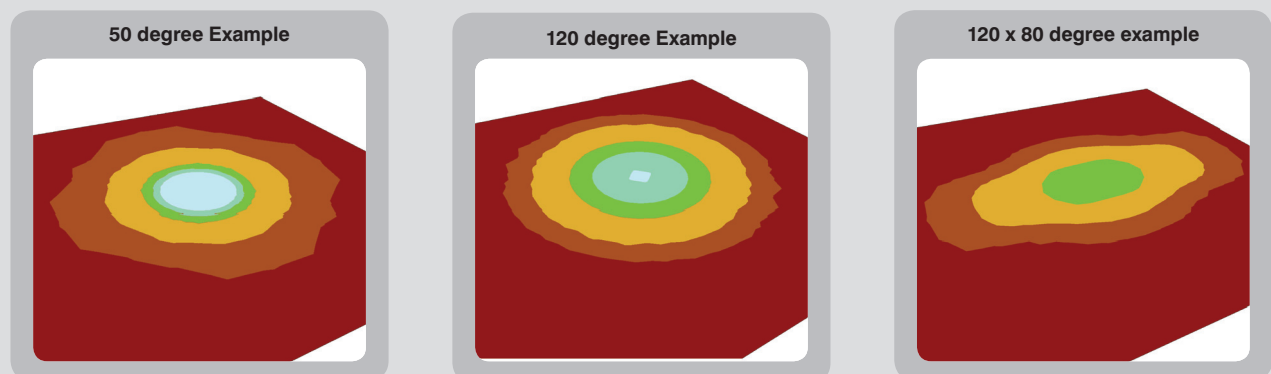

PHOTOMETRIC DIAGRAMS (Full photometry available)

Notes: Height 5m. Maintenance factor 0.85. 120 x 80 degree unit read (H) as left to right plan view and vertical (V) front to back

PART CODES - FIXED ILLUMINATION

UBF-16-50	RAYLUX URBAN UBF-16, 25W Max, 50 degree, White-Light, inc PSU
UBF-16-120	RAYLUX URBAN UBF-16, 25W Max, 120 degree, White-Light, inc PSU
UBF-16-120H-80V	RAYLUX URBAN UBF-16, 25W Max, 120 Horizontal x 80 Vertical, White-Light, inc PSU

Europe / Middle East: Tel: +44 (0) 1670 520055
Americas (Toll Free): Tel: +1 888 505 8335

Email: sales@rayteccctv.com
Email: ussales@rayteccctv.com
Web: www.rayteccctv.com