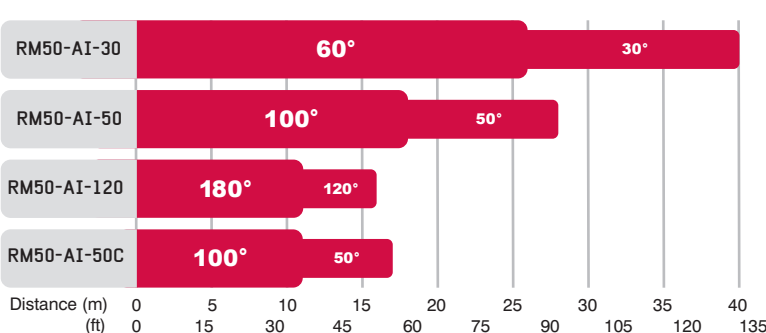

ILLUMINATOR

Max Distance: Up to 40m (130ft)
Angle: Various - See Part Codes
Optics: SMT LED's
Consumption: 20W max
Voltage: 13.5V current controlled
Weight: 1.7kg
Environmental: IP66
Temp Range: -50 to +50°C (-58 to 122°F)
Cable Length: 2.5m
Colour: Black
Wavelength: 850 or 950nm
Dimensions: 160 x 115 x 54mm

BRACKETRY

U Bracket and Adaptive Illumination bracket included

PART CODES

RM50-AI-30 RAYMAX 50, 30-60° AI, 850nm + PSU
 RM50-AI-50 RAYMAX 50, 50-100° AI, 850nm + PSU
 RM50-AI-120 RAYMAX 50, 120-180° AI, 850nm + PSU
 RM50-AI-50-C RAYMAX 50, 50-100° AI, 950nm + PSU

Other models available on request.

RAYMAX 50 ILLUMINATION DISTANCES

N.B Maximum distance is dependant upon camera/lens performance.

ALL RAYMAX DISTANCES

		METRES		FEET	
		Narrow	Wide	Narrow	Wide
RAYMAX 200	RM200-AI-10	249	200	817	656
	RM200-AI-30	160	106	525	346
	RM200-AI-50	112	74	367	243
	RM200-AI-120	64	42	210	139
RAYMAX 100	RM100-AI-30	80	53	262	173
	RM100-AI-50	56	37	184	121
	RM100-AI-120	32	21	105	69
RAYMAX 50	RM50-AI-30	40	26	131	87
	RM50-AI-50	28	18	92	61
	RM50-AI-120	16	11	52	35
RAYMAX 25	RM25-30	20	non AI		66
	RM25-50	14	non AI		46
	RM25-120	8	non AI		26