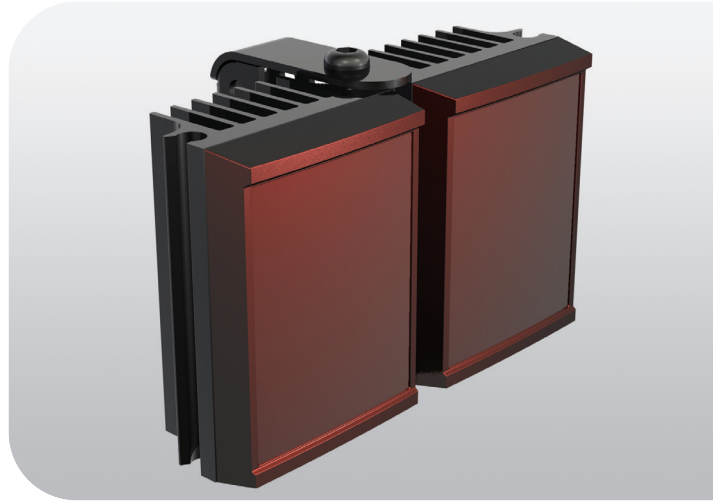

rayMAX 50

INFRA-RED PRODUCT RANGE

The RAYMAX series of High Performance Infra-Red LED illuminators provide class leading performance, long life and ultra low maintenance. They incorporate the very latest surface mount LED's to deliver excellent night-time pictures with improved optical output and outstanding reliability.

The unique Adaptive Illumination™ concept provides the flexibility to alter the angle of illumination on site to suit specific security needs and to match the camera's field of view. RAYMAX illuminators are also purpose designed to provide even output illumination.

Each unit is fitted with a Cool Running™ thermal management system to carefully control LED output and delivers a projected working life of 10 years.

RAYMAX illuminators are supplied with bracket and power supply. Control features on the power supply include adjustable power output, photocell and telemetry control. RAYMAX 50 is suitable for all low light installations up to 40 metres (130ft).

POWERFUL

- Distances up to 40m (130ft)
- Latest LED technology

FLEXIBLE

- Adaptive Illumination™
- Fully Controllable Power Supply

RELIABLE

- 10 year life
- Cool Running™ thermal management system

CONTROLLED