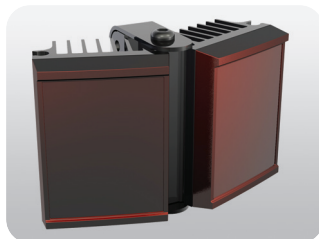

rayMAX 50

INFRA-RED PRODUCT RANGE

The RAYMAX series of High Performance Infra-Red LED illuminators provide class leading performance, long life and ultra low maintenance. They incorporate the very latest surface mount LED's to deliver excellent night-time pictures with improved optical output and outstanding reliability.

The unique Adaptive Illumination™ concept provides the flexibility to alter the angle of illumination on site to suit specific security needs and to match the camera's field of view. RAYMAX illuminators are also purpose designed to provide even output illumination.

Each unit is fitted with a Cool Running™ thermal management system to carefully control LED output and delivers a projected working life of 10 years.

RAYMAX illuminators are supplied with bracket and power supply. Control features on the power supply include adjustable power output, photocell and telemetry control. RAYMAX 50 is suitable for all low light installations up to 40 metres (130ft).