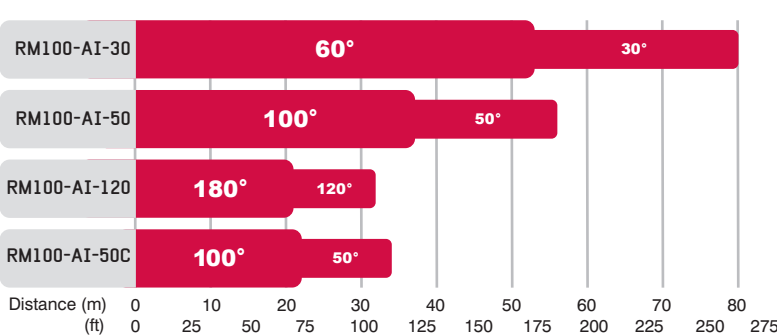

#### ILLUMINATOR

**Max Distance:** Up to 80m (260ft)  
**Angle:** Various - See Part Codes  
**Optics:** SMT LED's  
**Consumption:** 50W max  
**Voltage:** 13.5V current controlled  
**Weight:** 2.5kg  
**Environmental:** IP66  
**Temp Range:** -50 to +50°C (-58 to 122°F)  
**Cable Length:** 2.5m  
**Colour:** Black  
**Wavelength:** 850 or 950nm  
**Dimensions:** 210 x 150 x 65mm

#### BRACKETRY

U Bracket and Adaptive Illumination bracket included

### RAYMAX 100 ILLUMINATION DISTANCES

N.B Maximum distance is dependant upon camera/lens performance.