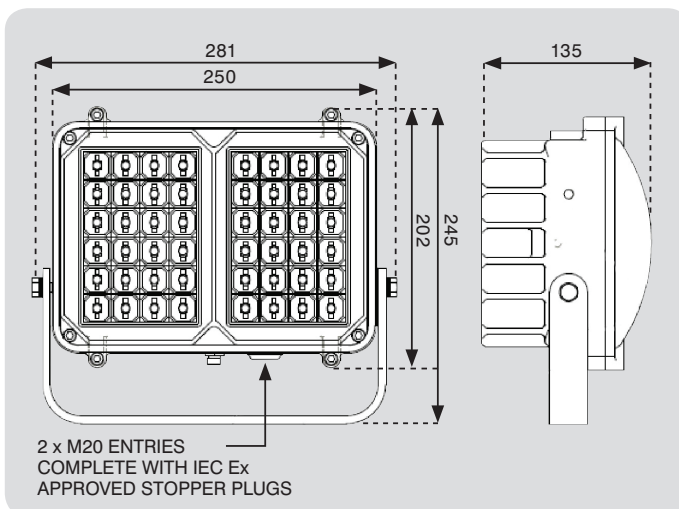

APPLICATIONS

rayTEC®