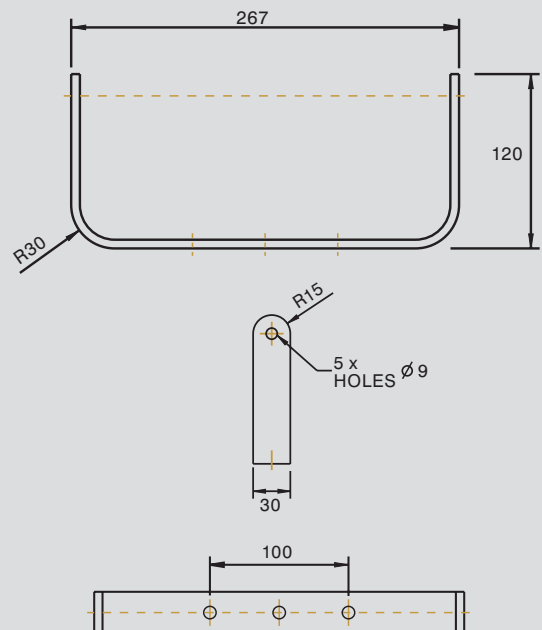

ILLUMINATOR & INTEGRATED PSU

<i>Max Distance:</i>	up to 120m (394ft)
<i>Angle:</i>	10, 30, or 50 degrees
<i>Optics:</i>	SMT LED's
<i>Consumption:</i>	<80W
<i>Input:</i>	100-254V AC Approx 0.3A @ 230V AC or 24V AC/DC version available @ 2.7A)
<i>Voltage:</i>	13.5V current controlled
<i>Weight:</i>	<5kg (11lbs)
<i>Environment:</i>	Zone 1 & 2 Hazardous Environments
<i>IP Rating:</i>	66/67
<i>Temp Range:</i>	-20 to +50°C (-4 to 122°F)
<i>Cable Length:</i>	2.7m
<i>Colour:</i>	Black
<i>Dimensions:</i>	300 x 200 x 125mm 12" x 8" x 5" approx
<i>Certifications:</i>	IECEX Cert. Ex emb IIC T4 Gb Ex t IIIC T103°C Db IP66/67 Tamb -20°C to +50°C ATEX Cert. II 2 G D Ex emb IIC T4 Gb Ex t IIIC T103°C Db IP66/67 Ta = -20°C to +50°C

BRACKETRY

Wall Mount Bracket included.

PART CODES & DISTANCES

RLW-200-10	RAYLUX Warrior, 10°	White-Light	120m (394ft)
RLW-200-30	RAYLUX Warrior, 30°	White-Light	65m (213ft)
RLW-200-50	RAYLUX Warrior, 50°	White-Light	45m (184ft)
RLW-200-10-PC	RAYLUX Warrior, 10° with photocell	White-Light	120m (394ft)
RLW-200-30-PC	RAYLUX Warrior, 30° with photocell	White-Light	65m (213ft)
RLW-200-50-PC	RAYLUX Warrior, 50° with photocell	White-Light	45m (184ft)