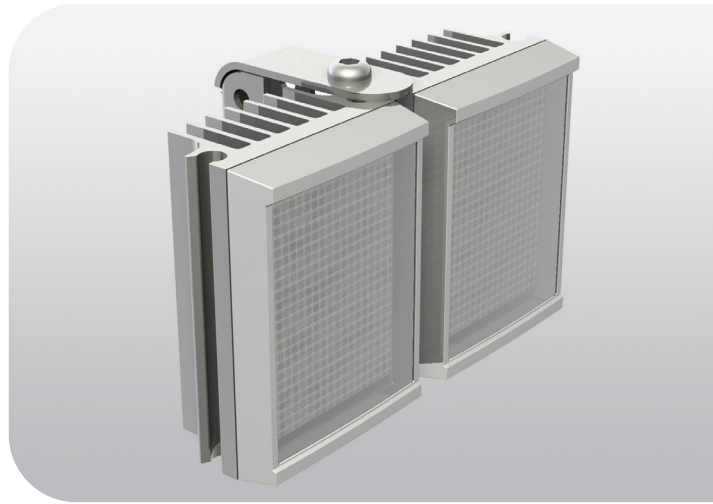

The unique Adaptive Illumination™ concept provides the flexibility to alter the angle of illumination on site to suit specific security needs and to match the camera's field of view. RAYLUX illuminators are also purpose designed to provide even output illumination.

Each unit is fitted with a Cool Running™ thermal management system to carefully control LED output and delivers a projected working life of 10 years.

RAYLUX illuminators are supplied with bracket and power supply. Control features on the power supply include adjustable power output, photocell and telemetry control. RAYLUX 50 is designed for low light installations up to 12m (40ft).