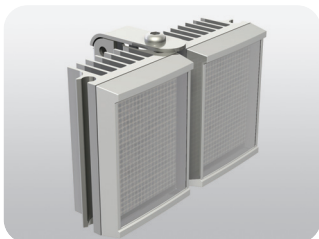

rayLUX 50

WHITE-LIGHT PRODUCT RANGE

Designed to be used with colour or day / night cameras the RAYLUX series of High Performance White-Light LED illuminators provide class leading performance, long life, energy efficiency and ultra low maintenance. They incorporate the very latest surface mount LED's to deliver excellent night-time pictures with improved optical output and outstanding reliability.

The unique Adaptive Illumination™ concept provides the flexibility to alter the angle of illumination on site to suit specific security needs and to match the camera's field of view. RAYLUX illuminators are also purpose designed to provide even output illumination.

Each unit is fitted with a Cool Running™ thermal management system to carefully control LED output and delivers a projected working life of 10 years.

RAYLUX illuminators are supplied with bracket and power supply. Control features on the power supply include adjustable power output, photocell and telemetry control. RAYLUX 50 is designed for low light installations up to 12m (40ft).

POWERFUL

- Distances up to 12m (40ft)
- Latest LED technology
- Ultra Wide Angle

FLEXIBLE

- Adaptive Illumination™
- Fully Controllable Power Supply

RELIABLE

- 10 year life
- Cool Running™ thermal management system

CONTROLLED

- C3 Colour Corrected White Light
- Even Output Illumination

rayTEC®

www.rayteccctv.com