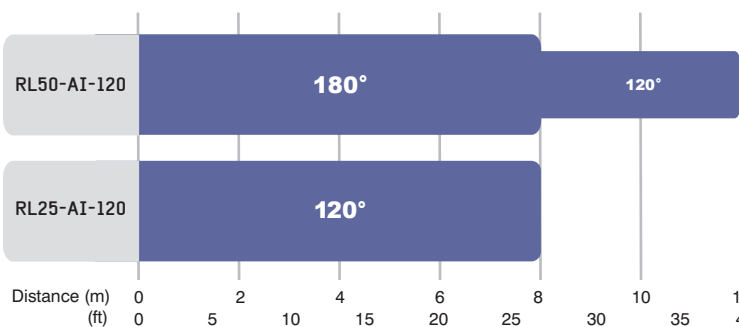

#### ILLUMINATOR

*Max Distance:* up to 12m (40ft)  
*Angle:* AI 120-180 degrees  
*Optics:* SMT LED's  
*Consumption:* 25W max  
*Voltage:* 14V current controlled  
*Weight:* 4kg  
*Environmental:* IP66  
*Temp Range:* -50 to +50°C (-58 to 122°F)  
*Cable Length:* 2.5m  
*Colour:* Silver  
*Wavelength:* White-Light  
*Dimensions:* 160 x 115 x 54mm

#### BRACKETRY

U Bracket and Adaptive Illumination bracket included

### RAYLUX 50 & 25 ILLUMINATION DISTANCES

N.B Maximum distance is dependant upon camera/lens performance.