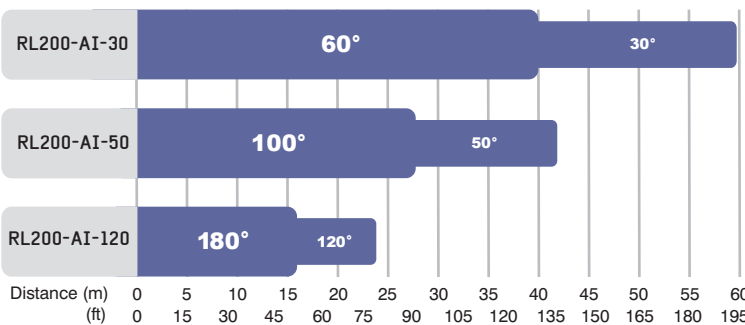

ILLUMINATOR

Max Distance: up to 60m (200ft)
Angle: Various - See Part Codes
Optics: SMT LED's
Consumption: 80W max
Voltage: 14V current controlled
Weight: 4kg
Environmental: IP66
Temp Range: -20 to +40°C (0 to 105°F)
Cable Length: 2.5m
Colour: Silver
Wavelength: White-Light
Dimensions: 280 x 195 x 66mm

BRACKETRY

U Bracket and Adaptive Illumination bracket included

PART CODES

RL200-AI-30 RAYLUX 200, 30-60°, White-Light + PSU
 RL200-AI-50 RAYLUX 200, 50-100°, White-Light + PSU
 RL200-AI-120 RAYLUX 200, 120-180°, White-Light + PSU

Other models available on request.

RAYLUX 200 ILLUMINATION DISTANCES

N.B Maximum distance is dependant upon camera/lens performance.

ALL RAYLUX DISTANCES

		METRES		FEET	
		Narrow	Wide	Narrow	Wide
RAYLUX 200	RL200-AI-30	60	40	197	130
	RL200-AI-50	42	28	138	91
	RL200-AI-120	24	16	79	52
RAYLUX 100	RL100-AI-30	42	28	138	91
	RL100-AI-50	30	20	98	65
	RL100-AI-120	18	12	59	39
RAYLUX 50	RL50-AI-120	12	8	39	26
RAYLUX 25	RL25-120	8	non AI	26	