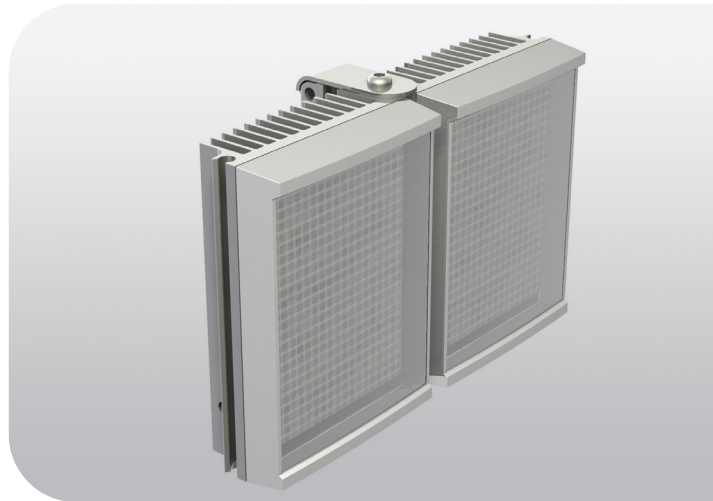

rayLUX 200

WHITE-LIGHT PRODUCT RANGE

Designed to be used with colour or day / night cameras the RAYLUX series of High Performance White-Light LED illuminators provide class leading performance, long life, energy efficiency and ultra low maintenance. They incorporate the very latest surface mount LED's to deliver excellent night-time pictures with improved optical output and outstanding reliability.

The unique Adaptive Illumination™ concept provides the flexibility to alter the angle of illumination on site to suit specific security needs and to match the camera's field of view. RAYLUX illuminators are also purpose designed to provide even output illumination.

Each unit is fitted with a Cool Running™ thermal management system to carefully control LED output and delivers a projected working life of 10 years.

RAYLUX illuminators are supplied with bracket and power supply. Control features on the power supply include adjustable power output, photocell and telemetry control. RAYLUX 200 is designed for low light installations up to 60m (200ft).

CONTROLLED

- C3 Colour Corrected White Light
- Even Output Illumination

rayTEC[®]

www.rayteccctv.com

ADAPTIVE ILLUMINATION™

Designed for RAYMAX Infra-Red and RAYLUX White-Light illuminators, Adaptive Illumination™ allows the installer to adjust the angle of the light projection from a single unit to fit the specific demands of any installation. Adjustment is quick and convenient and any angle from 120-180 degrees is easily selectable. Adaptive Illumination is patent pending technology available exclusively from Raytec.