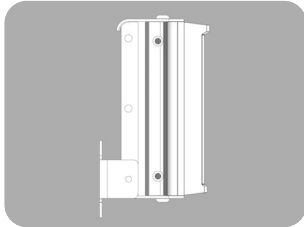

ADAPTIVE ILLUMINATION™

Designed for RAYMAX Infra-Red and RAYLUX White-Light illuminators, Adaptive Illumination™ allows the installer to adjust the angle of the light projection from a single unit to fit the specific demands of any installation. Adjustment is quick and convenient and any angle from 120-180 degrees is easily selectable. Adaptive Illumination is patent pending technology available exclusively from Raytec.

COOL RUNNING™ Thermal Management System

Cutting edge materials science techniques have been employed to improve thermal efficiency throughout the unit. Cool Running™ is specifically designed to allow all Raytec LED products to provide exceptionally long life - up to 10 years.

SMT (Surface Mount Technology)

The future of lighting is surface mount LED technology. Compared to standard through hole LED's, surface mount LED's are a more robust solution increasing reliability and improving product life. They are also far more efficient at the dissipation of heat allowing the LED's to run at higher power and achieve significantly improved performance.

5 YEAR WARRANTY

All Raytec CCTV illuminators are provided with a 5 year warranty, unmatched anywhere in the CCTV lighting industry. Raytec illuminators provide guaranteed long life!

TECHNICAL SPECIFICATIONS

ILLUMINATOR

Max Distance: up to 60m (200ft)
Angle: Various - See Part Codes
Optics: SMT LED's
Consumption: 80W max
Voltage: 14V current controlled
Weight: 4kg
Environmental: IP66
Temp Range: -20 to +40°C (0 to 105°F)
Cable Length: 2.5m
Colour: Silver
Wavelength: White-Light
Dimensions: 280 x 195 x 66mm

POWER SUPPLY