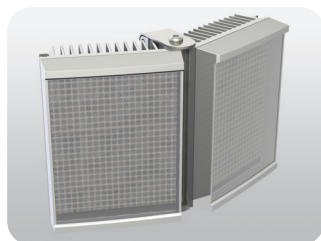

rayLUX 200

WHITE-LIGHT PRODUCT RANGE

Designed to be used with colour or day / night cameras the RAYLUX series of High Performance White-Light LED illuminators provide class leading performance, long life, energy efficiency and ultra low maintenance. They incorporate the very latest surface mount LED's to deliver excellent night-time pictures with improved optical output and outstanding reliability.

The unique Adaptive Illumination™ concept provides the flexibility to alter the angle of illumination on site to suit specific security needs and to match the camera's field of view. RAYLUX illuminators are also purpose designed to provide even output illumination.

Each unit is fitted with a Cool Running™ thermal management system to carefully control LED output and delivers a projected working life of 10 years.

RAYLUX illuminators are supplied with bracket and power supply. Control features on the power supply include adjustable power output, photocell and telemetry control. RAYLUX 200 is designed for low light installations up to 60m (200ft).