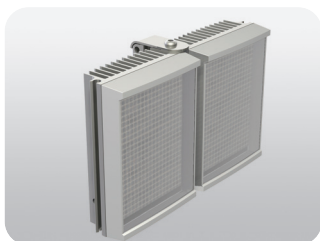

rayLUX 200

WHITE-LIGHT PRODUCT RANGE

Designed to be used with colour or day / night cameras the RAYLUX series of High Performance White-Light LED illuminators provide class leading performance, long life, energy efficiency and ultra low maintenance. They incorporate the very latest surface mount LED's to deliver excellent night-time pictures with improved optical output and outstanding reliability.

The unique Adaptive Illumination™ concept provides the flexibility to alter the angle of illumination on site to suit specific security needs and to match the camera's field of view. RAYLUX illuminators are also purpose designed to provide even output illumination.

Each unit is fitted with a Cool Running™ thermal management system to carefully control LED output and delivers a projected working life of 10 years.

RAYLUX illuminators are supplied with bracket and power supply. Control features on the power supply include adjustable power output, photocell and telemetry control. RAYLUX 200 is designed for low light installations up to 60m (200ft).