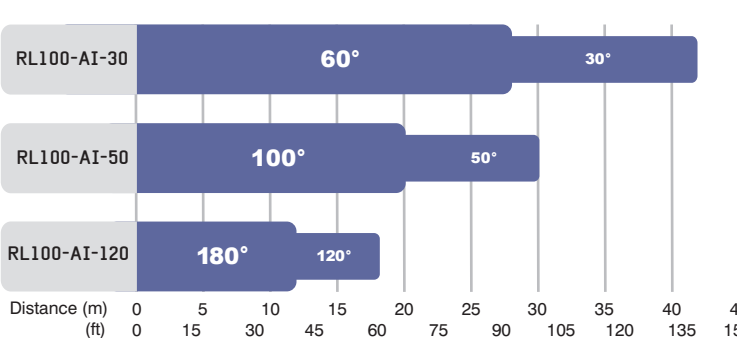

ILLUMINATOR

Max Distance: up to 42m (140ft)
Angle: Various - See Part Codes
Optics: SMT LED's
Consumption: 50W max
Voltage: 14V current controlled
Weight: 4kg
Environmental: IP66
Temp Range: -50 to +50°C (-58 to 122°F)
Cable Length: 2.5m
Colour: Silver
Wavelength: White-Light
Dimensions: 210 x 150 x 65mm

BRACKETRY

U Bracket and Adaptive Illumination bracket included

PART CODES

RL100-AI-30 RAYLUX 100, 30-60°, White-Light + PSU
 RL100-AI-50 RAYLUX 100, 50-100°, White-Light + PSU
 RL100-AI-120 RAYLUX 100, 120-180°, White-Light + PSU

Other models available on request.

RAYLUX 100 ILLUMINATION DISTANCES

N.B Maximum distance is dependant upon camera/lens performance.

ALL RAYLUX DISTANCES

		METRES		FEET	
		Narrow	Wide	Narrow	Wide
RAYLUX 200	RL200-AI-30	60	40	197	130
	RL200-AI-50	42	28	138	91
	RL200-AI-120	24	16	79	52
RAYLUX 100	RL100-AI-30	42	28	138	91
	RL100-AI-50	30	20	98	65
	RL100-AI-120	18	12	59	39
RAYLUX 50	RL50-AI-120	12	8	39	26
RAYLUX 25	RL25-120	8	non AI	26	