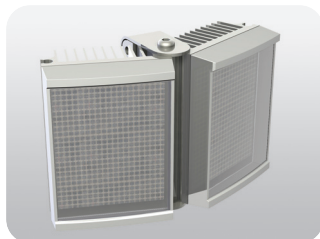

rayLUX 100

WHITE-LIGHT PRODUCT RANGE

Designed to be used with colour or day / night cameras the RAYLUX series of High Performance White-Light LED illuminators provide class leading performance, long life, energy efficiency and ultra low maintenance. They incorporate the very latest surface mount LED's to deliver excellent night-time pictures with improved optical output and outstanding reliability.

The unique Adaptive Illumination™ concept provides the flexibility to alter the angle of illumination on site to suit specific security needs and to match the camera's field of view. RAYLUX illuminators are also purpose designed to provide even output illumination.

Each unit is fitted with a Cool Running™ thermal management system to carefully control LED output and delivers a projected working life of 10 years.

RAYLUX illuminators are supplied with bracket and power supply. Control features on the power supply include adjustable power output, photocell and telemetry control. RAYLUX 100 is designed for low light installations up to 42m (140ft).