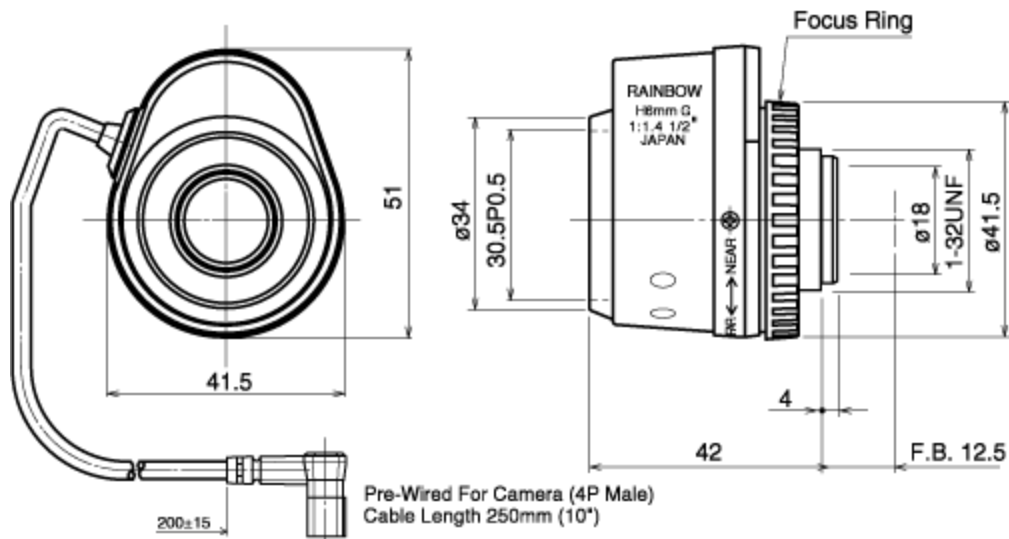

Fixed Focal Length

L6DC4P

1/2" 6mm DC type Auto-Iris with 4-pin, CS-mount
Compatible with 1/2", 1/3" & 1/4" Cameras

| | |
|-------------------------------------|--|
| Focal Length: | 6mm |
| Maximum Relative Aperture: | 1:1.4 |
| Iris: | F1.4-Equivalent to F88 |
| Mount: | CS-mount (Adjustable Lens Position) |
| Minimum Object Distance: | 0.2m (from front vertex) |
| Angular Field of View: | 1/2": 56.1° x 43.6° 1/3": 56.1° x 43.6° 1/4": 33.4° x 25.4° |
| Optical Back Focal Distance: | 13.93mm (in air) |
| Operation: | Focus: Manual Iris: IG (Auto-Close System) |
| Operation Voltage: | Close-Open: 3V, Open-Close: > 0.5V |
| Operation Temp: | -10 ~ +50°C (+14 ~ 122°F) |
| Filter Size: | 30.5mm P0.5 |
| Weight: | Approx. 60g |