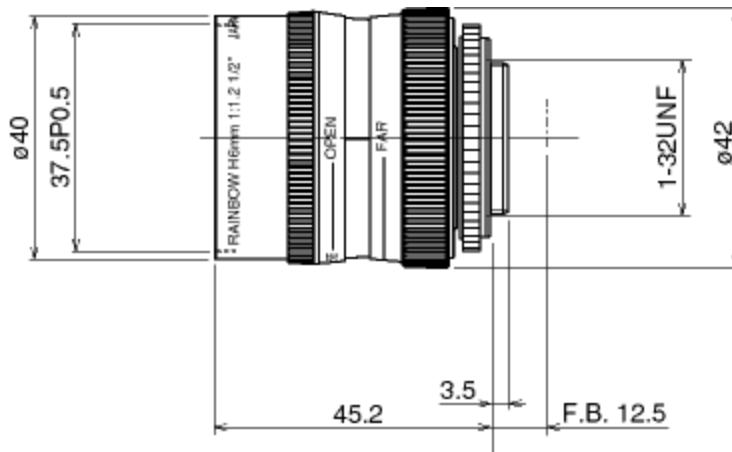

< home Reps Technical Info

Rainbow CCTV

Lenses
 Cameras
 Monitors
 Infrared

Fixed Focal Length

H6CSWI

1/2" 6mm Manual Iris, CS-mount

Compatible with 1/2", 1/3", & 1/4" Cameras

Focal Length:	6mm
Maximum Relative Aperture:	1:1.2
Iris:	F1.2-Close
Mount:	CS-mount
Minimum Object Distance:	0.2m (from front vertex)
Angular Field of View:	1/2": 56.1° x 43.6° 1/3": 43.6° x 33.4° 1/4": 33.4° x 25.4°
Optical Back Focal Distance:	11.45mm (in air)
Operation:	Focus: Manual Iris: Manual
Operation Temp:	-10 ~ +50°C (+14 ~ 122°F)
Filter Size:	37.5mm P0.5
Weight:	Approx. 90g (3.1oz)

Click for larger image