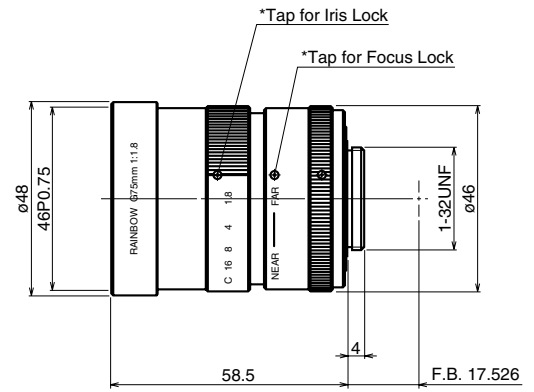

G75 1.8

75mm F1.8 – C-Mount

Compatible with 1", 2/3", 1/2", 1/3" & 1/4" Cameras

Focal Length:	75mm
Max. Relative Aperture:	1:1.8
Iris:	F1.8~Close
Angular Field of View:	1": 9.7° × 7.3° 2/3": 6.7° × 5.0° 1/2": 4.9° × 3.7° 1/3": 3.7° × 2.8° 1/4": 2.8° × 2.1°
Min. Object Distance (M.O.D.):	0.8m (From Front Vertex)
Optical Back Focal Distance:	21.85mm (In Air)
Operation:	Focus: Manual Iris: Manual
Operation Temperature:	-10 ~ +50°C (+14 ~ 122° F)
Filter Size:	46mm P0.75
Size, Approx. Weight:	ø48 × 58.5mm, 245g (Approx. ø1.9 × 2.3in., 8.6oz.)

METAL BODY

NOTE) * Lock screws sold separately.