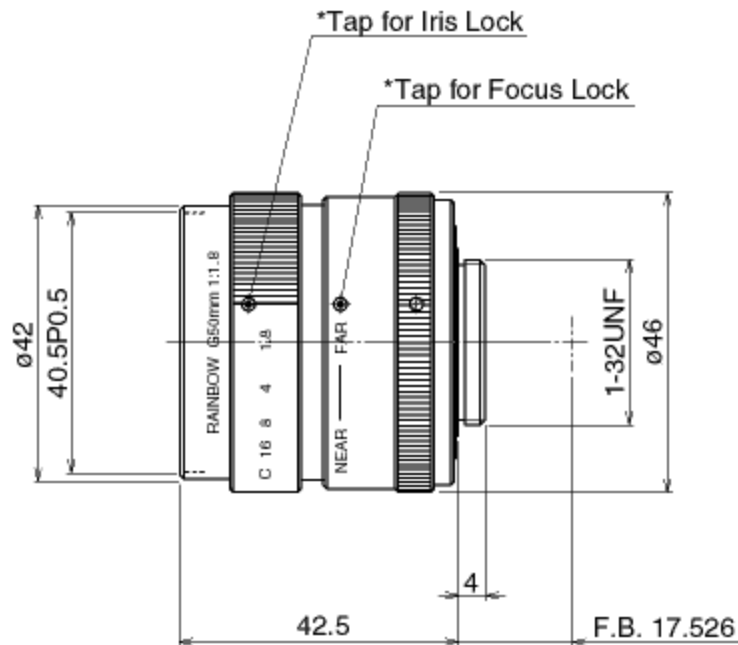

Fixed Focal Length

G50WI

1" 50mm Manual Iris, C-mount

Compatible with 1", 2/3", 1/2", 1/3" & 1/4" Cameras

Focal Length:	50mm
Maximum Relative Aperture:	1:1.8
Iris:	F1.8~Close
Mount:	C-mount
Minimum Object Distance:	0.7m (from front vertex)
Angular Field of View:	<p>1": 14.5° x 10.9°</p> <p>2/3": 10.1° x 7.6°</p> <p>1/2": 7.3° x 5.5°</p> <p>1/3": 5.5° x 4.1°</p> <p>1/4": 4.1° x 3.1°</p>
Optical Back Focal Distance:	17.9mm (in air)
Operation:	Focus: Manual Iris: Manual
Operation Temp:	-10 ~ +50°C (+14 ~ 122°F)
Filter Size:	40.5mm P0.5
Weight:	Approx. 145g (5.1oz)

NOTE) * Lock screws sold separately.

Click for larger image

www.rainbowcctv.com

rainbow@i