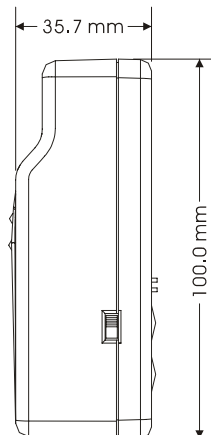

## FEATURES

- Extremely portable DVR with built-in high resolution camera
- Automatic image control: Auto Electronic Shutter (AES), Auto White Balance (AWB) and Auto Gain Control (AGC)
- High resolution, low cost video capture machine records images on built-in 128 MB Flash memory
- Recording auto resumes after power loss
- Two recording modes: continuous and motion detection
- Supports both NTSC and PAL systems
- Supports VGA and QVGA image compression format
- Selectable compression image qualities and frame rates
- Motion detection with adjustable sensitivity level
- Flexible playback modes: Normal, Fast Forward, Fast Rewind, Pause, Step Forward and Step Rewind
- User-friendly On Screen Display (OSD) set-up menus
- Operates on 12VDC using the supplied AC adapter or 4x AA batteries (not included)
- Included accessories: AC Power Adapter, Video Cable, Mounting Bracket

## Storage Capacity for built-in 128MB Flash RAM (Approximate images/frames)

Quality Level	NTSC		PAL	
	640x480	320x240	640x480	320x240
High	8,142	14,266	5,174	10,864
Medium	8,772	16,308	5,994	13,426
Low	10,352	17,564	7,598	15,222