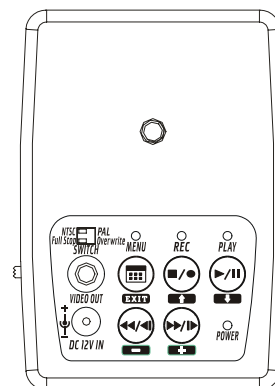

## FEATURES

- Extremely portable DVR with built-in high resolution camera
- Automatic image control: Auto Electronic Shutter (AES), Auto White Balance (AWB) and Auto Gain Control (AGC)
- High resolution, low cost video capture machine records images on built-in 128 MB Flash memory
- Recording auto resumes after power loss
- Two recording modes: continuous and motion detection
- Supports both NTSC and PAL systems
- Supports VGA and QVGA image compression format
- Selectable compression image qualities and frame rates
- Motion detection with adjustable sensitivity level
- Flexible playback modes: Normal, Fast Forward, Fast Rewind, Pause, Step Forward and Step Rewind
- User-friendly On Screen Display (OSD) set-up menus
- Operates on 12VDC using the supplied AC adapter or 4x AA batteries (not included)
- Included accessories: AC Power Adapter, Video Cable, Mounting Bracket