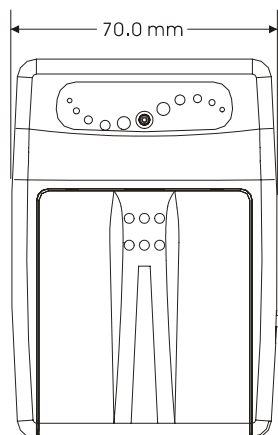

## FEATURES

- Extremely portable DVR with built-in high resolution camera
- Automatic image control: Auto Electronic Shutter (AES), Auto White Balance (AWB) and Auto Gain Control (AGC)
- High resolution, low cost video capture machine records images on built-in 128 MB Flash memory
- Recording auto resumes after power loss
- Two recording modes: continuous and motion detection
- Supports both NTSC and PAL systems
- Supports VGA and QVGA image compression format
- Selectable compression image qualities and frame rates
- Motion detection with adjustable sensitivity level
- Flexible playback modes: Normal, Fast Forward, Fast Rewind, Pause, Step Forward and Step Rewind
- User-friendly On Screen Display (OSD) set-up menus
- Operates on 12VDC using the supplied AC adapter or 4x AA batteries (not included)
- Included accessories: AC Power Adapter, Video Cable, Mounting Bracket

## Storage Capacity for built-in 128MB Flash RAM (Approximate images/frames)

Quality Level	NTSC		PAL	
	640x480	320x240	640x480	320x240
High	8,142	14,266	5,174	10,864
Medium	8,772	16,308	5,994	13,426
Low	10,352	17,564	7,598	15,222