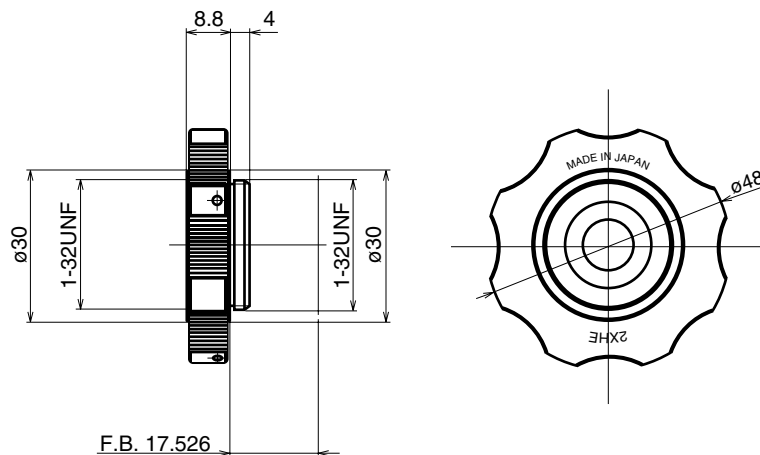

2XHE

2X Range Extender

A rear conversion lens to double the focal length.

Note: will double the F-stop as well.

Will not fit lenses with a rear protrusion beyond the lens mount.

FOR USE WITH C-MOUNT LENSES ONLY

2.5XE

2.5X Range Extender for S16X9.5 Zooms

A rear conversion lens to multiply the focal length of the S16X9.5 zoom by 2.5X.

Note: will multiply the F-stop by 2.5X as well.

EX TUBE

Tube Extension Kit

This accessory allows you to reduce the minimum object distance on any lens, therefore allowing you to achieve good focus on any object close up. These 5 metal spacers can be used alone or in combination for the desired results. The 5mm spacer is the same as the CS/C adaptor used to convert any C-Mount lens for use on CS-Mount cameras.

When using with a zoom lens, you will lose tracking (picture staying in focus) when zooming in and out.