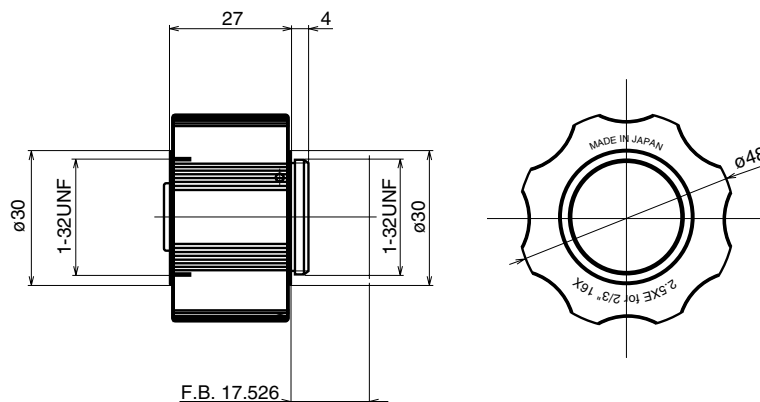

2XHE

2X Range Extender

A rear conversion lens to double the focal length.

Note: will double the F-stop as well.

Will not fit lenses with a rear protrusion beyond the lens mount.

FOR USE WITH C-MOUNT LENSES ONLY

2.5XE

2.5X Range Extender for S16X9.5 Zooms

A rear conversion lens to multiply the focal length of the S16X9.5 zoom by 2.5X.

Note: will multiply the F-stop by 2.5X as well.

EX TUBE

Tube Extension Kit

This accessory allows you to reduce the minimum object distance on any lens, therefore allowing you to achieve good focus on any object close up. These 5 metal spacers can be used alone or in combination for the desired results. The 5mm spacer is the same as the CS/C adaptor used to convert any C-Mount lens for use on CS-Mount cameras.

When using with a zoom lens, you will lose tracking (picture staying in focus) when zooming in and out.