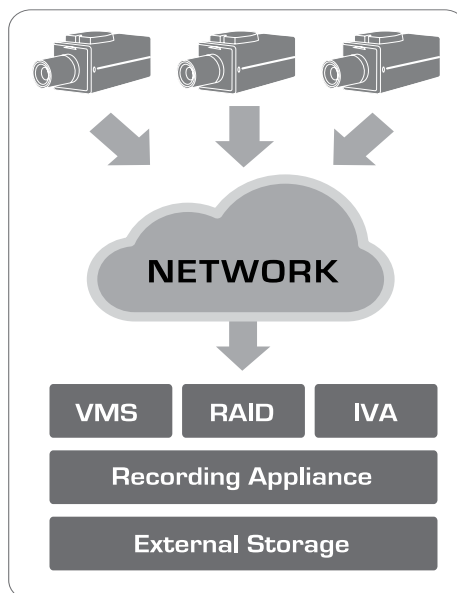

#### Easy to Administer & Maintain

Hot swappable drive bays, redundant power supplies, & One Plug Auto Service ensure Vess is incredibly easy to administer & maintain

### Engineered for Video Surveillance

The Vess A2000 Series NVR storage appliance is engineered specifically to be the best solution for midsize to large-scale IP video surveillance deployments. Featuring failsafe protection that provides continuous recording without dropping frames under live playback conditions, it is ideal for 32 to over a hundred full-HD IP cameras, making it perfect for banking, retail, gaming, manufacturing, and many more industries.

### Reduces Deployment Costs and Complexity

The Vess A2000 Series reduces support and equipment costs because there is no separate RAID storage unit to manage, eliminating the need for a server, controller cards, external cables, and a separate storage enclosure. Additionally, the Vess A2000 Series reduces interoperability conflicts caused when integrating different hardware.