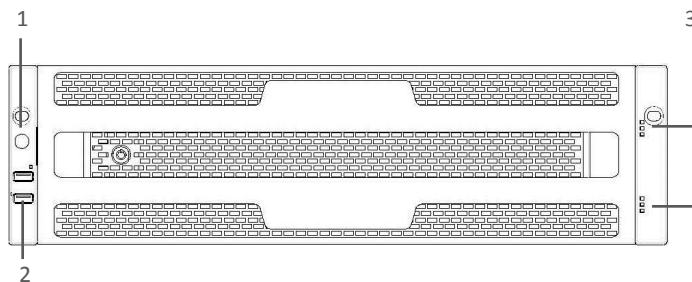

Vess A2600

#	Icon	Item	Description
1		Power Button	Turns the device on and off
2		2 USB 2.0 Ports	Connects to USB devices
3		Power & Status LEDs	Indicates drive status and activity