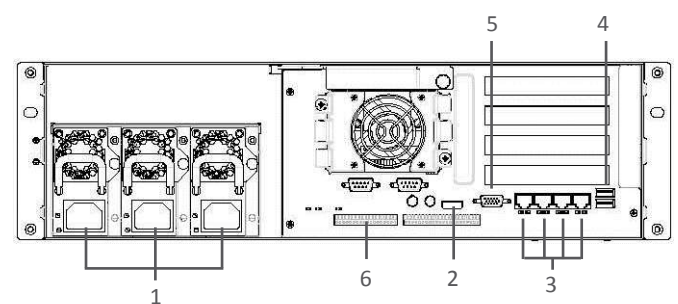

#	Icon	Item	Description
1		Redundant Power	3 N+1 power supplies
2		HDMI Port	Connects to HDMI monitor
3		4x Ethernet Ports	For connection to an Ethernet network
4		2 USB 2.0 Ports	Connects to USB devices
5		VGA Port	Connects to VGA monitor
6		IO Terminal Ports	Sensor Input/Alarm Output

*Note: The Vess A2600 is shown with the front bezel attached