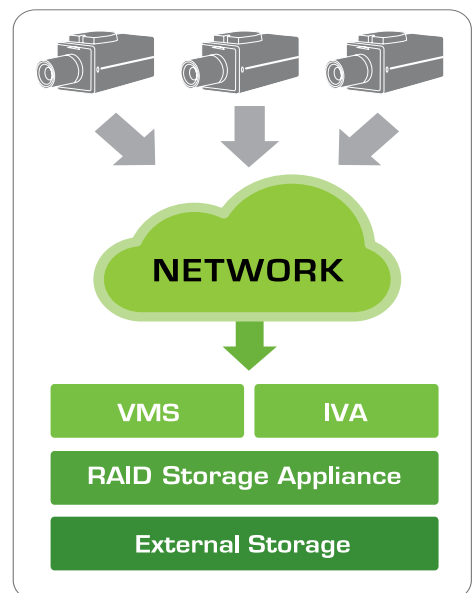

PROMISE Proposal