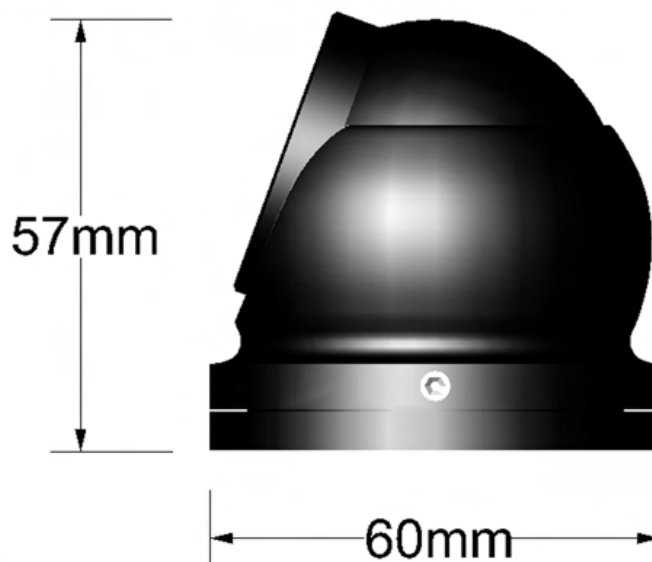

**P E C A N**

**Professional CCTV Products**

**VRD60CML-R Series  
Colour/Mono Micro-Eyeball Camera  
Sony® 1/3" CCD**

- 1/3" Sony® Super HAD Colour/Mono CCD
- 420TVL Resolution
- 10 IR LEDs for 5~8m night-time coverage
- Permanent Reverse Image
- Full 3-Axis adjustment - mounts on any surface orientation
- IP66 weather-resistant
- Cast Aluminium vandal-resistant housing
- 350mA low power consumption
- 12vDC Plug'n'Play operation
- VCA APPROVAL ~ e11 03 75 39

**VRD60CML-R Series  
Dimensions (mm)**

**P E C A N**

**Technical data**

Video output	Composite video 75 Ohms
Exposure control	Electronic
Lens	f 3.6 mm fixed (2.9 - 8mm options available)
Voltage	12vDC
Weight	180g
S/N ratio	More than 45dB
Mode	PAL colour/mono
Resolution	420 TVL
Sensitivity	0.1 / 0.0 lux (LEDs on)
Power consumption	350mA
VCA Approval	e11 03 75 39

**Power connection**

Power to the camera and integral lighting is supplied via the inline DC jack plug

**Video**

The video signal lead is fitted with a female BNC connector for easy connection to a co-axial, or other video cable. Centre pin is signal. Sleeve is ground