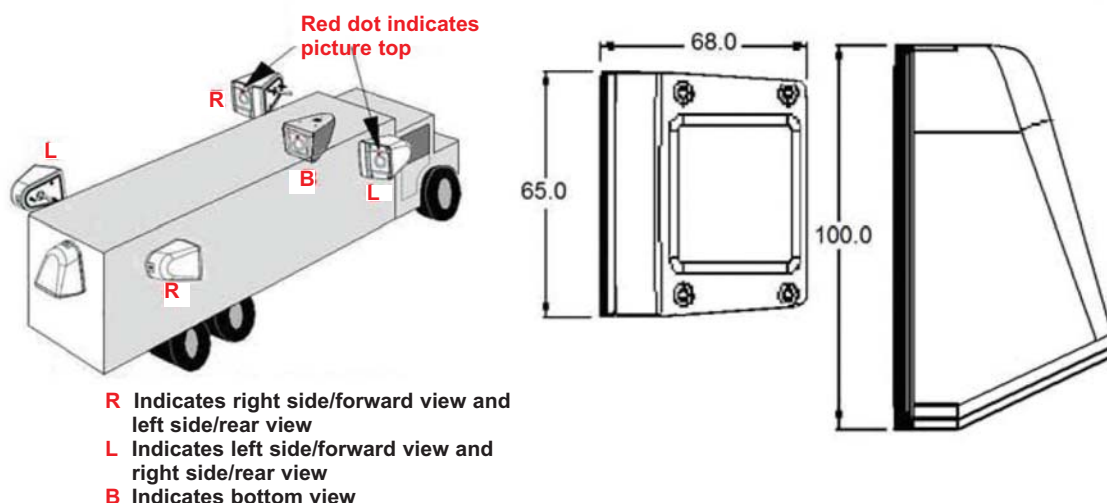

RV06 Dimensions (mm)

Technical data

Lens	3.6mm fixed iris
Voltage	12v DC $\pm$ 10%
S/N ratio	>50 dB (AGC off)
Shutter speed	1/50-1/100,000 sec
Sync	Internal
Gamma	0.45
Storage temperature	-20°C - +70°C
Operating temperature	-10°C - +50°C
Humidity	Under 90% non-condensing
Mode	Colour/Mono - auto switching by CDS
Sensor	1/3" PAL
Resolution	420 TVL
Sensitivity	0.1/0.01 Lux (f1.2 30 IRE)
IR LED	12 pcs illuminating to 10m
IR spectrum	850 nm
Power consumption	200 mA

Power connection

Power to the camera is supplied via the inline DC jack.

Video connection

The video signal lead is fitted with a female BNC connector for easy connection to a co-axial or other cable. Centre pin is signal, sleeve is ground.

Order information

	Code
Wedge Camera - top mounted (as illustrated)	RV06
Wedge Camera with right side/forward view, left side/rear view	RV06-R
Wedge Camera with left side/forward view, right side/rear view	RV06-L
Wedge Camera - bottom mounted	RV06-B
15° Angled Surface Mounting Adaptor	RV06-SMA

Whilst every effort has been made to ensure the accuracy of the information provided, no liability can be accepted for any errors or omissions. All dimensions are approximate. Stortech Electronics Ltd reserves the right to alter the specification and introduce changes without prior notice.

PECAN CCTV

Tel: 01279 419913

Email: sales@pecancctv.com

Fax: 01279 419925

www.pecancctv.com