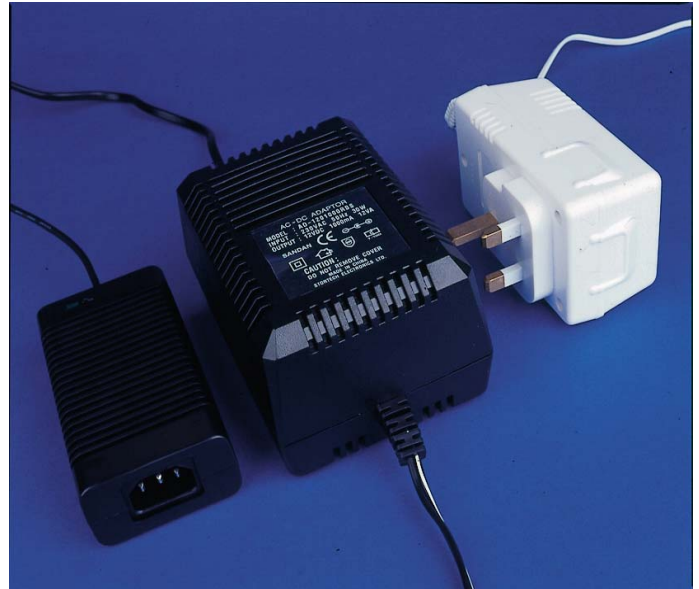

AC-DC Adaptor power supplies.

Models for regions including UK, Europe, USA

Plug-in
Desktop In-Line
Multi-plug In-Line

UK region models

Part No.	Style	DC Output (V/mA)				
AC09UK150U	Plug	9V; 150mA	Unregulated	Linear		
AC09UK300U	Plug	09V; 300mA	Unregulated	Linear		
AC12UK300R	Plug	12V; 300mA	Regulated	Linear		
AC12UK500R	Plug	12V; 500mA	Regulated	Linear		
AC15UK500R	Plug	15V; 500mA	Regulated	Linear		
AC12UK500R-IL	In-Line	12V; 500mA	Regulated	Linear		
AC12UK1000R-IL	In-Line	12V; 1000mA	Regulated	Linear		
MW7 B1212	In-Line multi	12V; 1200mA	Regulated	Switch Mode		

Approvals

Manufacturing to VDE/TGUV standards.
CE marked products
EN safety specification

UK Three-pin plug

Earth pin Length 22.5 mm
 Width 5.05 mm
Positive/Neutral Length 17.5 mm
 Width 4.8 mm

AC-AC Adaptors also available.
Volume runs of special requirement products available.