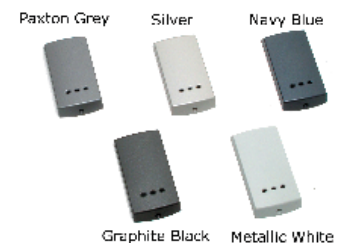

Sales code	Description	Retail price
333-210	PROXIMITY P38 compact reader	£130.00
353-210	PROXIMITY P50 compact reader	£130.00
373-210	PROXIMITY P75 compact reader	£130.00