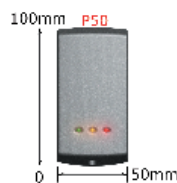

Sales code	Description	Retail price
333-210	PROXIMITY P38 compact reader	£130.00
353-210	PROXIMITY P50 compact reader	£130.00
373-210	PROXIMITY P75 compact reader	£130.00