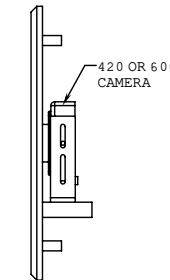

High Resolution Model

CA-COV-MUL-600-S - Silver
CA-COV-MUL-600-B - Black

Specifications

SIGNAL FORMAT	• NTSC
IMAGE DEVICE	• 1/3" SONY SUPER HAD CCD 2
TOTAL PIXELS	• 811(H) X 508(V)
EFFECTIVE PIXELS	• 768(H) X 494(V)
MIN ILLUMINATION	• 0.0001 LUX /F2.0 (SENS-UP)
RESOLUTION	• MORE THAN 600TV LINES
ELECTRONIC SHUTTER	• 1/60 - 1/100,000 SEC
SYNC SYSTEM	• INTERNAL
INPUT POWER SOURCE	• DC12V +_ 10% Max 120mA
SWIVEL FEATURE	

*Custom colors available upon request.

OSD Manual (only for CA-COV-MUL-600)

LENS EXPOSURE	• SHUTTER • BRIGHTNESS • AGC
WHITE BAL	• SENSE-UP • BLC • D-WDR • RETURN • ATW • PUSH • PUSH-LOCK • MANUAL • INDOOR • OUTDOOR
DAY&NIGHT	• COLOR • B/W • AUTO
IMAGE	• FREEZE • MIRROR • D-ZOOM • SHARPNESS • COLOR GAIN • GAMMA • NEG.IMAGE • RETURN
3DNR	• LEVEL • RETURN
SPECIAL	• CAM TITLE • LANGUAGE • RS485 • MOTION • PRIVACY • SYNC • RETURN • FACTORY RESET • RETURN
RESET EXIT LEADS	• RS-485 (for remote OSD Set-up)

Mullion Camera

Welcome to the new generation of cameras. Parabit's Mullion Camera is designed for applications where unobstructed close-up facial image capture is required. Designed to fit narrow storefronts, our mullion camera is a unique covert solution for your security needs.

This high resolution camera can be used in conjunction with height strip tape. The camera can fit into any standard door frame and maintains a superior video image compared to pendant or ceiling mount cameras!

SIDE VIEW

Note: Mullion depth must be a minimum of 1.75" so the unit can operate without interference. Locate a spot at 5 1/2 feet AFF (above finished floor), centered to lens opening.

Mullion Camera Depth of Visibility Angles