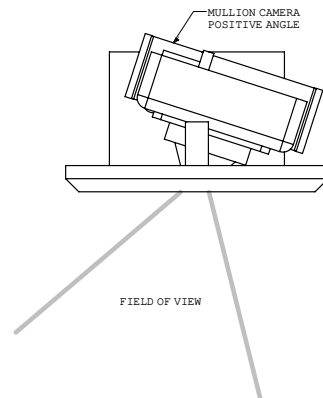

This high resolution camera can be used in conjunction with height strip tape. The camera can fit into any standard door frame and maintains a superior video image compared to pendant or ceiling mount cameras!

FRONT VIEW

SIDE VIEW

MOUNTING DETAIL

Note: Mullion depth must be a minimum of 1.75" so the unit can operate without interference. Locate a spot at 5 1/2 feet AFF (above finished floor), centered to lens opening.

FIELD OF VIEW

FIELD OF VIEW

FIELD OF VIEW