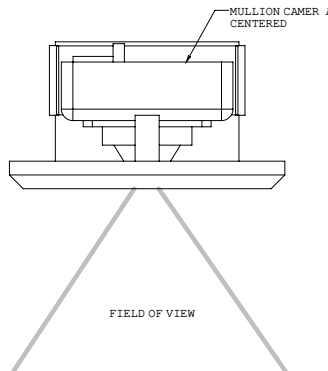

This high resolution camera can be used in conjunction with height strip tape. The camera can fit into any standard door frame and maintains a superior video image compared to pendant or ceiling mount cameras!

FRONT VIEW

SIDE VIEW

MOUNTING DETAIL

Note: Mullion depth must be a minimum of 1.75" so the unit can operate without interference. Locate a spot at 5 1/2 feet AFF (above finished floor), centered to lens opening.

FIELD OF VIEW

FIELD OF VIEW

FIELD OF VIEW

### Mullion Camera Depth of Visibility Angles