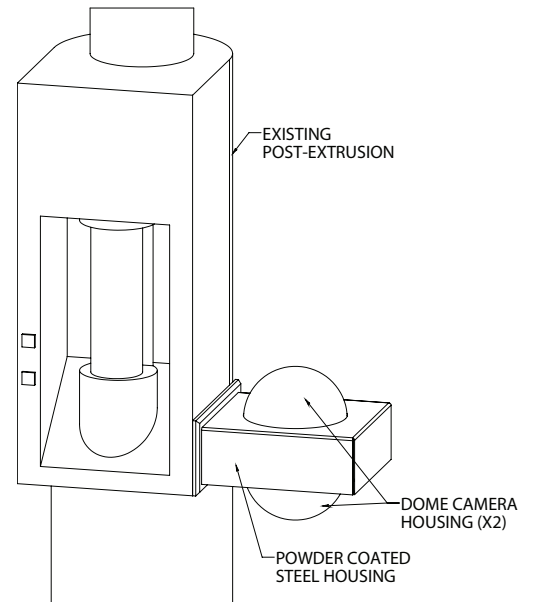

## Drive-up Camera Housing/Bracket

I See You!

**Drive-up Cameras** enhance security at environments such as unattended parking lots and unsupervised drive up ATM's. Drive up camera's capture an image of the driver's licence plate while simultaneously capturing an image of the person using the drive-up for transactions. The camera housing is available with an optional mounting bracket supporting Pneumatic Tube System and safety bollards. Optional cameras are available as well, please view back of sheet.

**CA-DM-DU-DM Double Camera Housing** with Flat Bracket / \*Available in Duranodic or Clear Anodized

\*Also available with single camera **CA-DM-DU-SM**

**CA-HD-DU-B4 Drive-Up Housing** with Bollard Post Bracket / \*Available in Duranodic or Clear Anodized

### Specifications

SIGNAL FORMAT	• NTSC
IMAGE DEVICE	• 1/3" SONY SUPER HAD CCD 2
TOTAL PIXELS	• 811(H) X 508(V)
EFFECTIVE PIXELS	• 768(H) X 494(V)
MIN ILLUMINATION	• 0.0001 LUX /F2.0 (SENS-UP)
RESOLUTION	• MORE THAN 600TV LINES
ELECTRONIC SHUTTER	• 1/60 - 1/100,000 SEC
SYNC SYSTEM	• INTERNAL
INPUT POWER SOURCE	• DC12V +_ 10% Max 120mA
SWIVEL FEATURE	

This high resolution camera can be used in conjunction with height strip tape. The camera can fit into any standard door frame and maintains a superior video image compared to pendant or ceiling mount cameras!