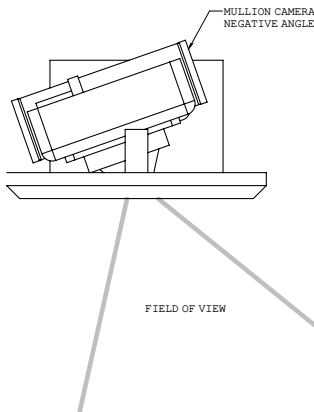

This high resolution camera can be used in conjunction with height strip tape. The camera can fit into any standard door frame and maintains a superior video image compared to pendant or ceiling mount cameras!

FRONT VIEW

SIDE VIEW

MOUNTING DETAIL

Note: Mullion depth must be a minimum of 1.75" so the unit can operate without interference. Locate a spot at 5 1/2 feet AFF (above finished floor), centered to lens opening.

FIELD OF VIEW

FIELD OF VIEW

FIELD OF VIEW

### Mullion Camera Depth of Visibility Angles