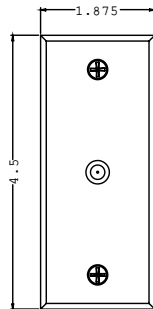

High Resolution Model

CA-COV-MUL-600-S - Silver
CA-COV-MUL-600-B - Black

Specifications

SIGNAL FORMAT	• NTSC
IMAGE DEVICE	• 1/3" SONY SUPER HAD CCD 2
TOTAL PIXELS	• 811(H) X 508(V)
EFFECTIVE PIXELS	• 768(H) X 494(V)
MIN ILLUMINATION	• 0.0001 LUX /F2.0 (SENS-UP)
RESOLUTION	• MORE THAN 600TV LINES
ELECTRONIC SHUTTER	• 1/60 - 1/100,000 SEC
SYNC SYSTEM	• INTERNAL
INPUT POWER SOURCE	• DC12V +_ 10% Max 120mA
SWIVEL FEATURE	

*Custom colors available upon request.

OSD Manual (only for CA-COV-MUL-600)

LENS EXPOSURE	• SHUTTER • BRIGHTNESS • AGC
WHITE BAL	• SENSE-UP • BLC • D-WDR • RETURN • ATW • PUSH • PUSH-LOCK • MANUAL • INDOOR • OUTDOOR
DAY&NIGHT	• COLOR • B/W • AUTO
IMAGE	• FREEZE • MIRROR • D-ZOOM • SHARPNESS • COLOR GAIN • GAMMA • NEG.IMAGE • RETURN
3DNR	• LEVEL • RETURN
SPECIAL	• CAM TITLE • LANGUAGE • RS485 • MOTION • PRIVACY • SYNC • RETURN • FACTORY RESET • RETURN
RESET EXIT LEADS	• RS-485 (for remote OSD Set-up)

Mullion Camera

Welcome to the new generation of cameras. Parabit's Mullion Camera is designed for applications where unobstructed close-up facial image capture is required. Designed to fit narrow storefronts, our mullion camera is a unique covert solution for your security needs.

This high resolution camera can be used in conjunction with height strip tape. The camera can fit into any standard door frame and maintains a superior video image compared to pendant or ceiling mount cameras!

FRONT VIEW