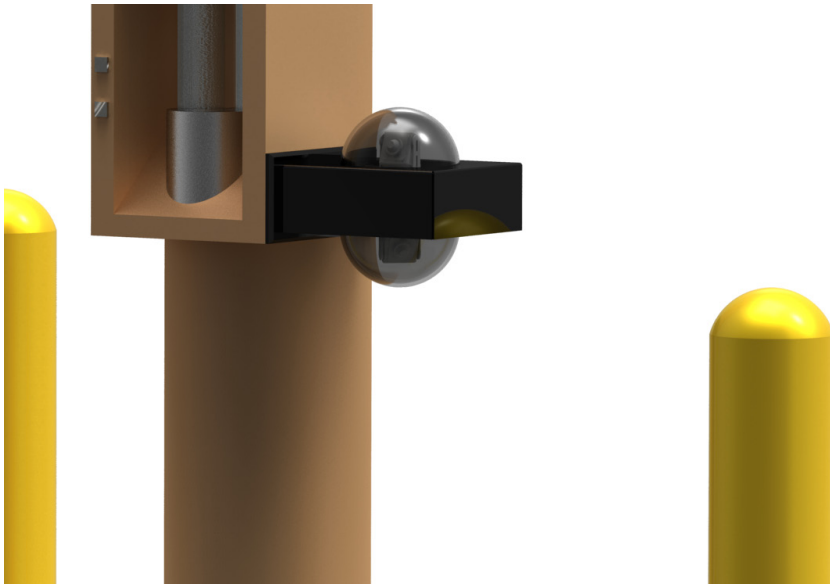

## Drive-up Camera Housing/Bracket

I See You!

**Drive-up Cameras** enhance security at environments such as unattended parking lots and unsupervised drive up ATM's. Drive up camera's capture an image of the driver's licence plate while simultaneously capturing an image of the person using the drive-up for transactions. The camera housing is available with an optional mounting bracket supporting Pneumatic Tube System and safety bollards. Optional cameras are available as well, please view back of sheet.

**CA-DM-DU-DM Double Camera Housing** with Flat Bracket / \*Available in Duranodic or Clear Anodized

\*Also available with single camera **CA-DM-DU-SM**

**CA-HD-DU-B4 Drive-Up Housing** with Bollard Post Bracket / \*Available in Duranodic or Clear Anodized

## High Resolution Model

CA-COV-MUL-600-S - Silver  
CA-COV-MUL-600-B - Black

### Specifications

SIGNAL FORMAT	• NTSC
IMAGE DEVICE	• 1/3" SONY SUPER HAD CCD 2
TOTAL PIXELS	• 811(H) X 508(V)
EFFECTIVE PIXELS	• 768(H) X 494(V)
MIN ILLUMINATION	• 0.0001 LUX /F2.0 (SENS-UP)
RESOLUTION	• MORE THAN 600TV LINES
ELECTRONIC SHUTTER	• 1/60 - 1/100,000 SEC
SYNC SYSTEM	• INTERNAL
INPUT POWER SOURCE	• DC12V +_ 10% Max 120mA
SWIVEL FEATURE	