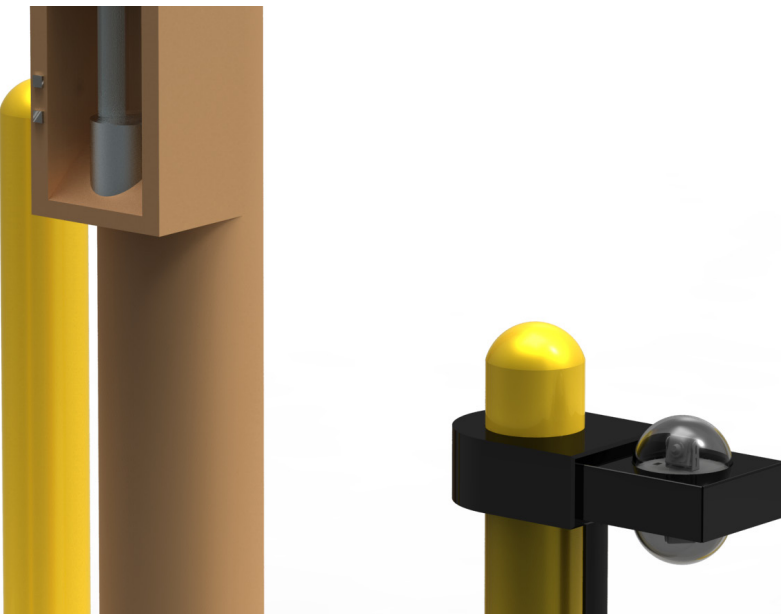

## Drive-up Camera Housing/Bracket

I See You!

**Drive-up Cameras** enhance security at environments such as unattended parking lots and unsupervised drive up ATM's. Drive up camera's capture an image of the driver's licence plate while simultaneously capturing an image of the person using the drive-up for transactions. The camera housing is available with an optional mounting bracket supporting Pneumatic Tube System and safety bollards. Optional cameras are available as well, please view back of sheet.

**CA-DM-DU-DM Double Camera Housing** with Flat Bracket / \*Available in Duranodic or Clear Anodized

\*Also available with single camera **CA-DM-DU-SM**

**CA-HD-DU-B4 Drive-Up Housing** with Bollard Post Bracket / \*Available in Duranodic or Clear Anodized

## High Resolution Model

CA-COV-MUL-600-S - Silver  
CA-COV-MUL-600-B - Black

### Specifications

SIGNAL FORMAT	• NTSC
IMAGE DEVICE	• 1/3" SONY SUPER HAD CCD 2
TOTAL PIXELS	• 811(H) X 508(V)
EFFECTIVE PIXELS	• 768(H) X 494(V)
MIN ILLUMINATION	• 0.0001 LUX /F2.0 (SENS-UP)
RESOLUTION	• MORE THAN 600TV LINES
ELECTRONIC SHUTTER	• 1/60 - 1/100,000 SEC
SYNC SYSTEM	• INTERNAL
INPUT POWER SOURCE	• DC12V +_ 10% Max 120mA
SWIVEL FEATURE	