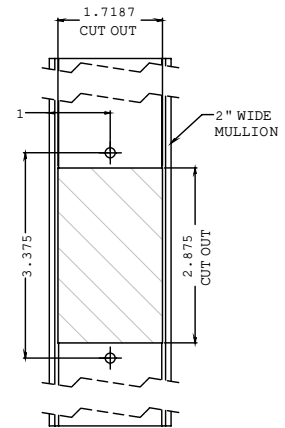

This high resolution camera can be used in conjunction with height strip tape. The camera can fit into any standard door frame and maintains a superior video image compared to pendant or ceiling mount cameras!

FRONT VIEW

SIDE VIEW

MOUNTING DETAIL

Note: Mullion depth must be a minimum of 1.75" so the unit can operate without interference. Locate a spot at 5 1/2 feet AFF (above finished floor), centered to lens opening.