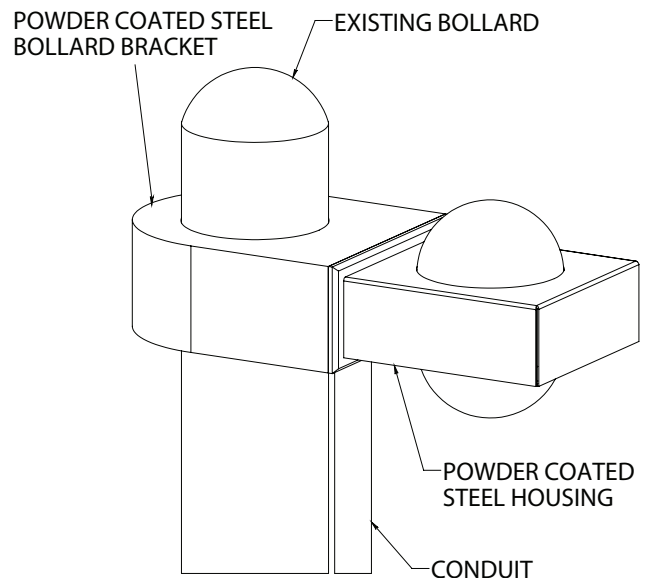

## Drive-up Camera Housing/Bracket

I See You!

**Drive-up Cameras** enhance security at environments such as unattended parking lots and unsupervised drive up ATM's. Drive up camera's capture an image of the driver's licence plate while simultaneously capturing an image of the person using the drive-up for transactions. The camera housing is available with an optional mounting bracket supporting Pneumatic Tube System and safety bollards. Optional cameras are available as well, please view back of sheet.

**CA-DM-DU-DM Double Camera Housing** with Flat Bracket / \*Available in Duranodic or Clear Anodized

\*Also available with single camera **CA-DM-DU-SM**

**CA-HD-DU-B4 Drive-Up Housing** with Bollard Post Bracket / \*Available in Duranodic or Clear Anodized

### Specifications

SIGNAL FORMAT	• NTSC
IMAGE DEVICE	• 1/3" SONY SUPER HAD CCD 2
TOTAL PIXELS	• 811(H) X 508(V)
EFFECTIVE PIXELS	• 768(H) X 494(V)
MIN ILLUMINATION	• 0.0001 LUX /F2.0 (SENS-UP)
RESOLUTION	• MORE THAN 600TV LINES
ELECTRONIC SHUTTER	• 1/60 - 1/100,000 SEC
SYNC SYSTEM	• INTERNAL
INPUT POWER SOURCE	• DC12V +_ 10% Max 120mA
SWIVEL FEATURE	