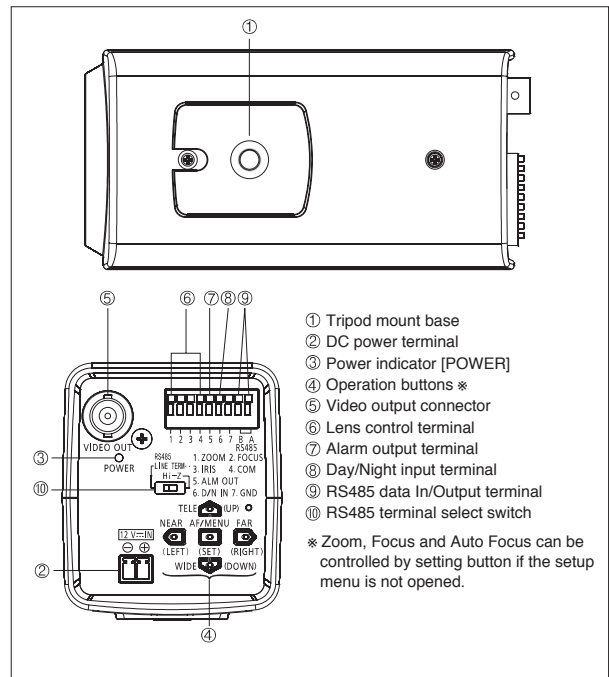

Part Names and Functions