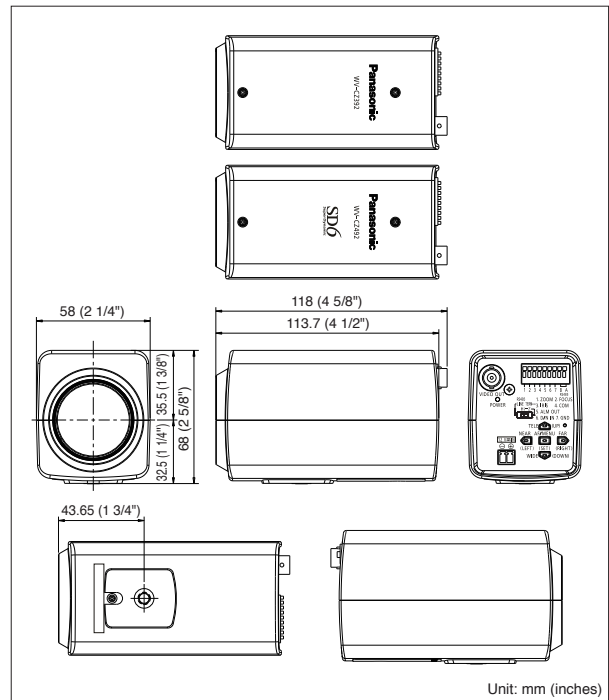

Appearance

Unit: mm (inches)

Trademarks and registered trademarks

- Microsoft, and Windows are registered trademarks of Microsoft Corporation in the U.S. and other countries.
- "Super Dynamic", "SDII", "SDIII", "SD5", "SD5Link", "SD6", "i-PRO" and "i-PRO SmartHD" logos are trademarks or registered trademarks of Panasonic Corporation.

Important

- Safety Precaution: carefully read the operating instructions and installation manual before using this product.
- Panasonic can not be responsible for network performance and/or other manufacturer products that reside on the network.

- All TV pictures are simulated.
- Masses and dimensions are approximate.
- Specifications are subject to change without notice.
- These products may be subject to export control regulations.

DISTRIBUTED BY:

Panasonic®

<http://panasonic.net/security/>

Printed in Japan (2A-080A)