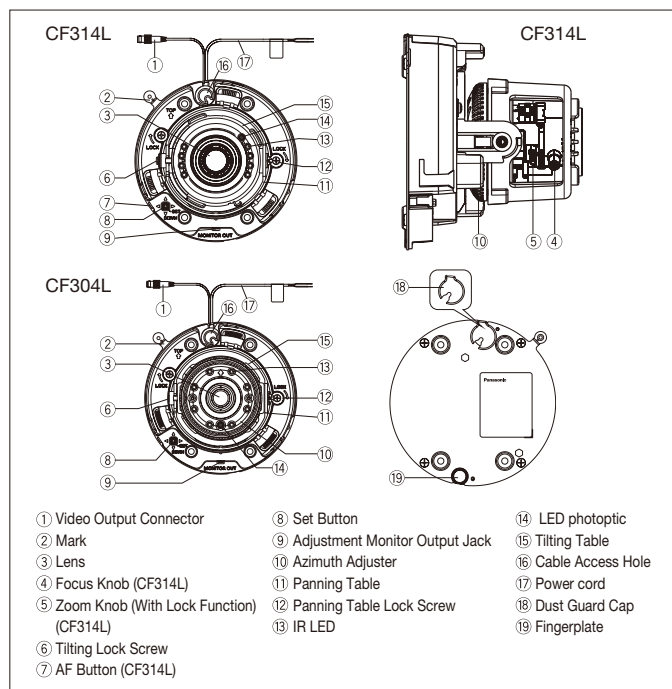

Part Names and Functions