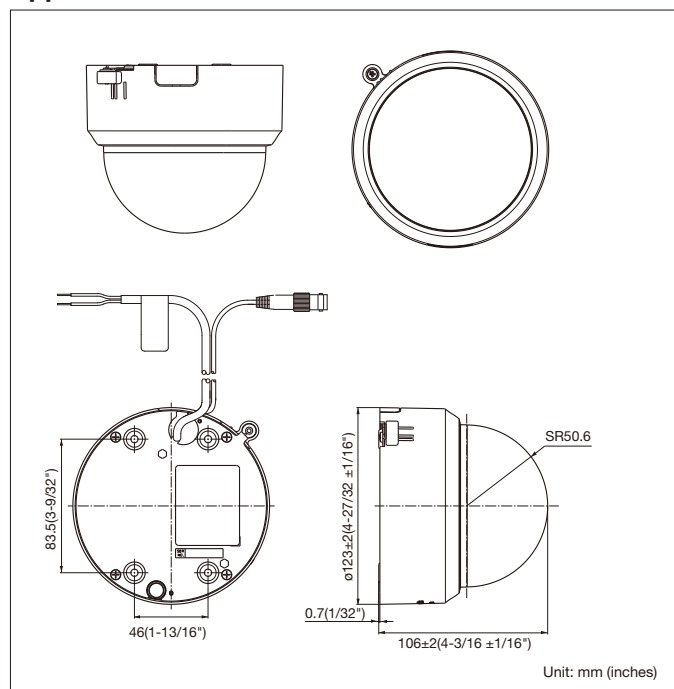

Appearance

Important
- Safety Precaution: Carefully read the operating instructions and installation manual before using this product.

- Weights and dimensions are approximate.
- Specifications are subject to change without notice.
- These products may be subject to export control regulations.

DISTRIBUTED BY:

Panasonic

<http://panasonic.net/security/>

<http://www.facebook.com/PanasonicNetworkCamera>

Printed in Japan (2A-103AA)