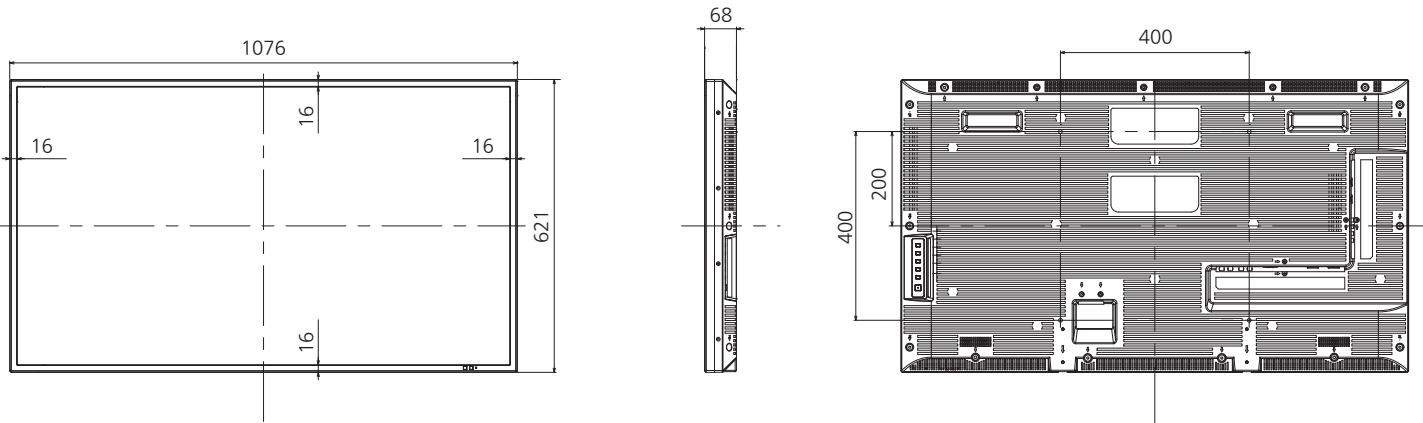

MAIN FEATURE

Digital Zoom	Yes (x1~x4)
Video Wall	Yes (N x M, up to 5 x 5)
Daisy Chain	Yes
1:1 Pixel mode	Yes
Automatic Picture Position	Yes
Screen Saver	Yes
PC/DVI Power Management	Yes
ECO mode	Yes
Button / Input lock	Yes
Orientation Landscape / Portrait	Yes
Remote-control User Level	Yes
Power-on Screen Delay	Yes
Seam Hides Video Off Mode	Yes
DVI-D Power Management	Yes
Input Search	Yes
Operating Time	24h/7d

In case of running for a long time, the moving image is recommended to be displayed. If you display a still picture for an extended period, the image retention might remain on the screen. However, image retention can gradually disappear by displaying a moving images.

OPTIONAL ACCESSORIES

Pedestal	TY-ST42P50

STANDARD (CERTIFICATIONS)

SAFETY REGULATIONS	EN60065, IEC60065, GOST, AS/NZS60065, SASO, IEC60065/SS, IEC60065/PAI, IEC60065
RADIATION REGULATIONS	EN55013, EN55020, EN55022 Class-B, EN55024, EN61000-3-2 Class-D, EN61000-3-3, CISPR13, CISPR20, CISPR22 Class-B, CISPR24

INCLUDED ACCESSORIES

- Operating instruction book
- CD-ROM (Operating instruction)
- Remoto control transmitter
- Batteries (R6 x 2)
- Cramper x 3
- AC power cord (approx. 2 m)

DIMENSIONS