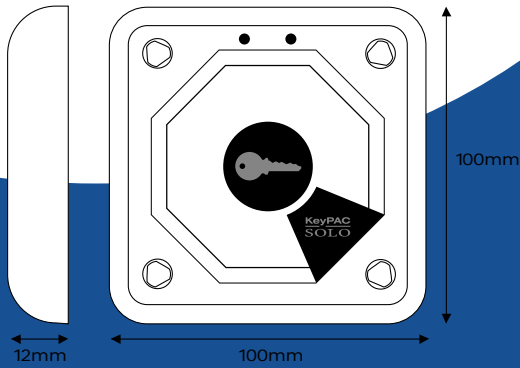

## KeyPAC Solo Standard

The KeyPAC Solo™ (Standard) has an attractively styled ABS housing with dual LEDs and is available in black or white. The screw heads are covered by a 'clip-in' decor panel which can be easily replaced if the front of the reader becomes damaged.

## Dimensions